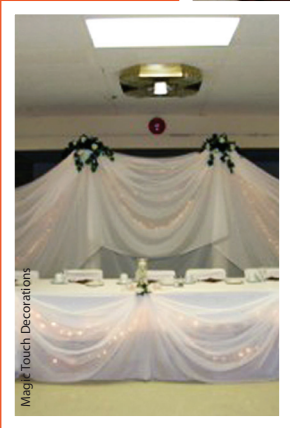

Centennial Community Centre

Whatever the
occasion...
We have a location.