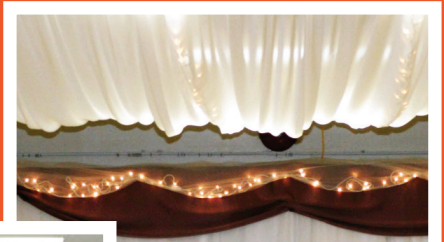

Centennial Community Centre

Whatever the
occasion...
We have a location.