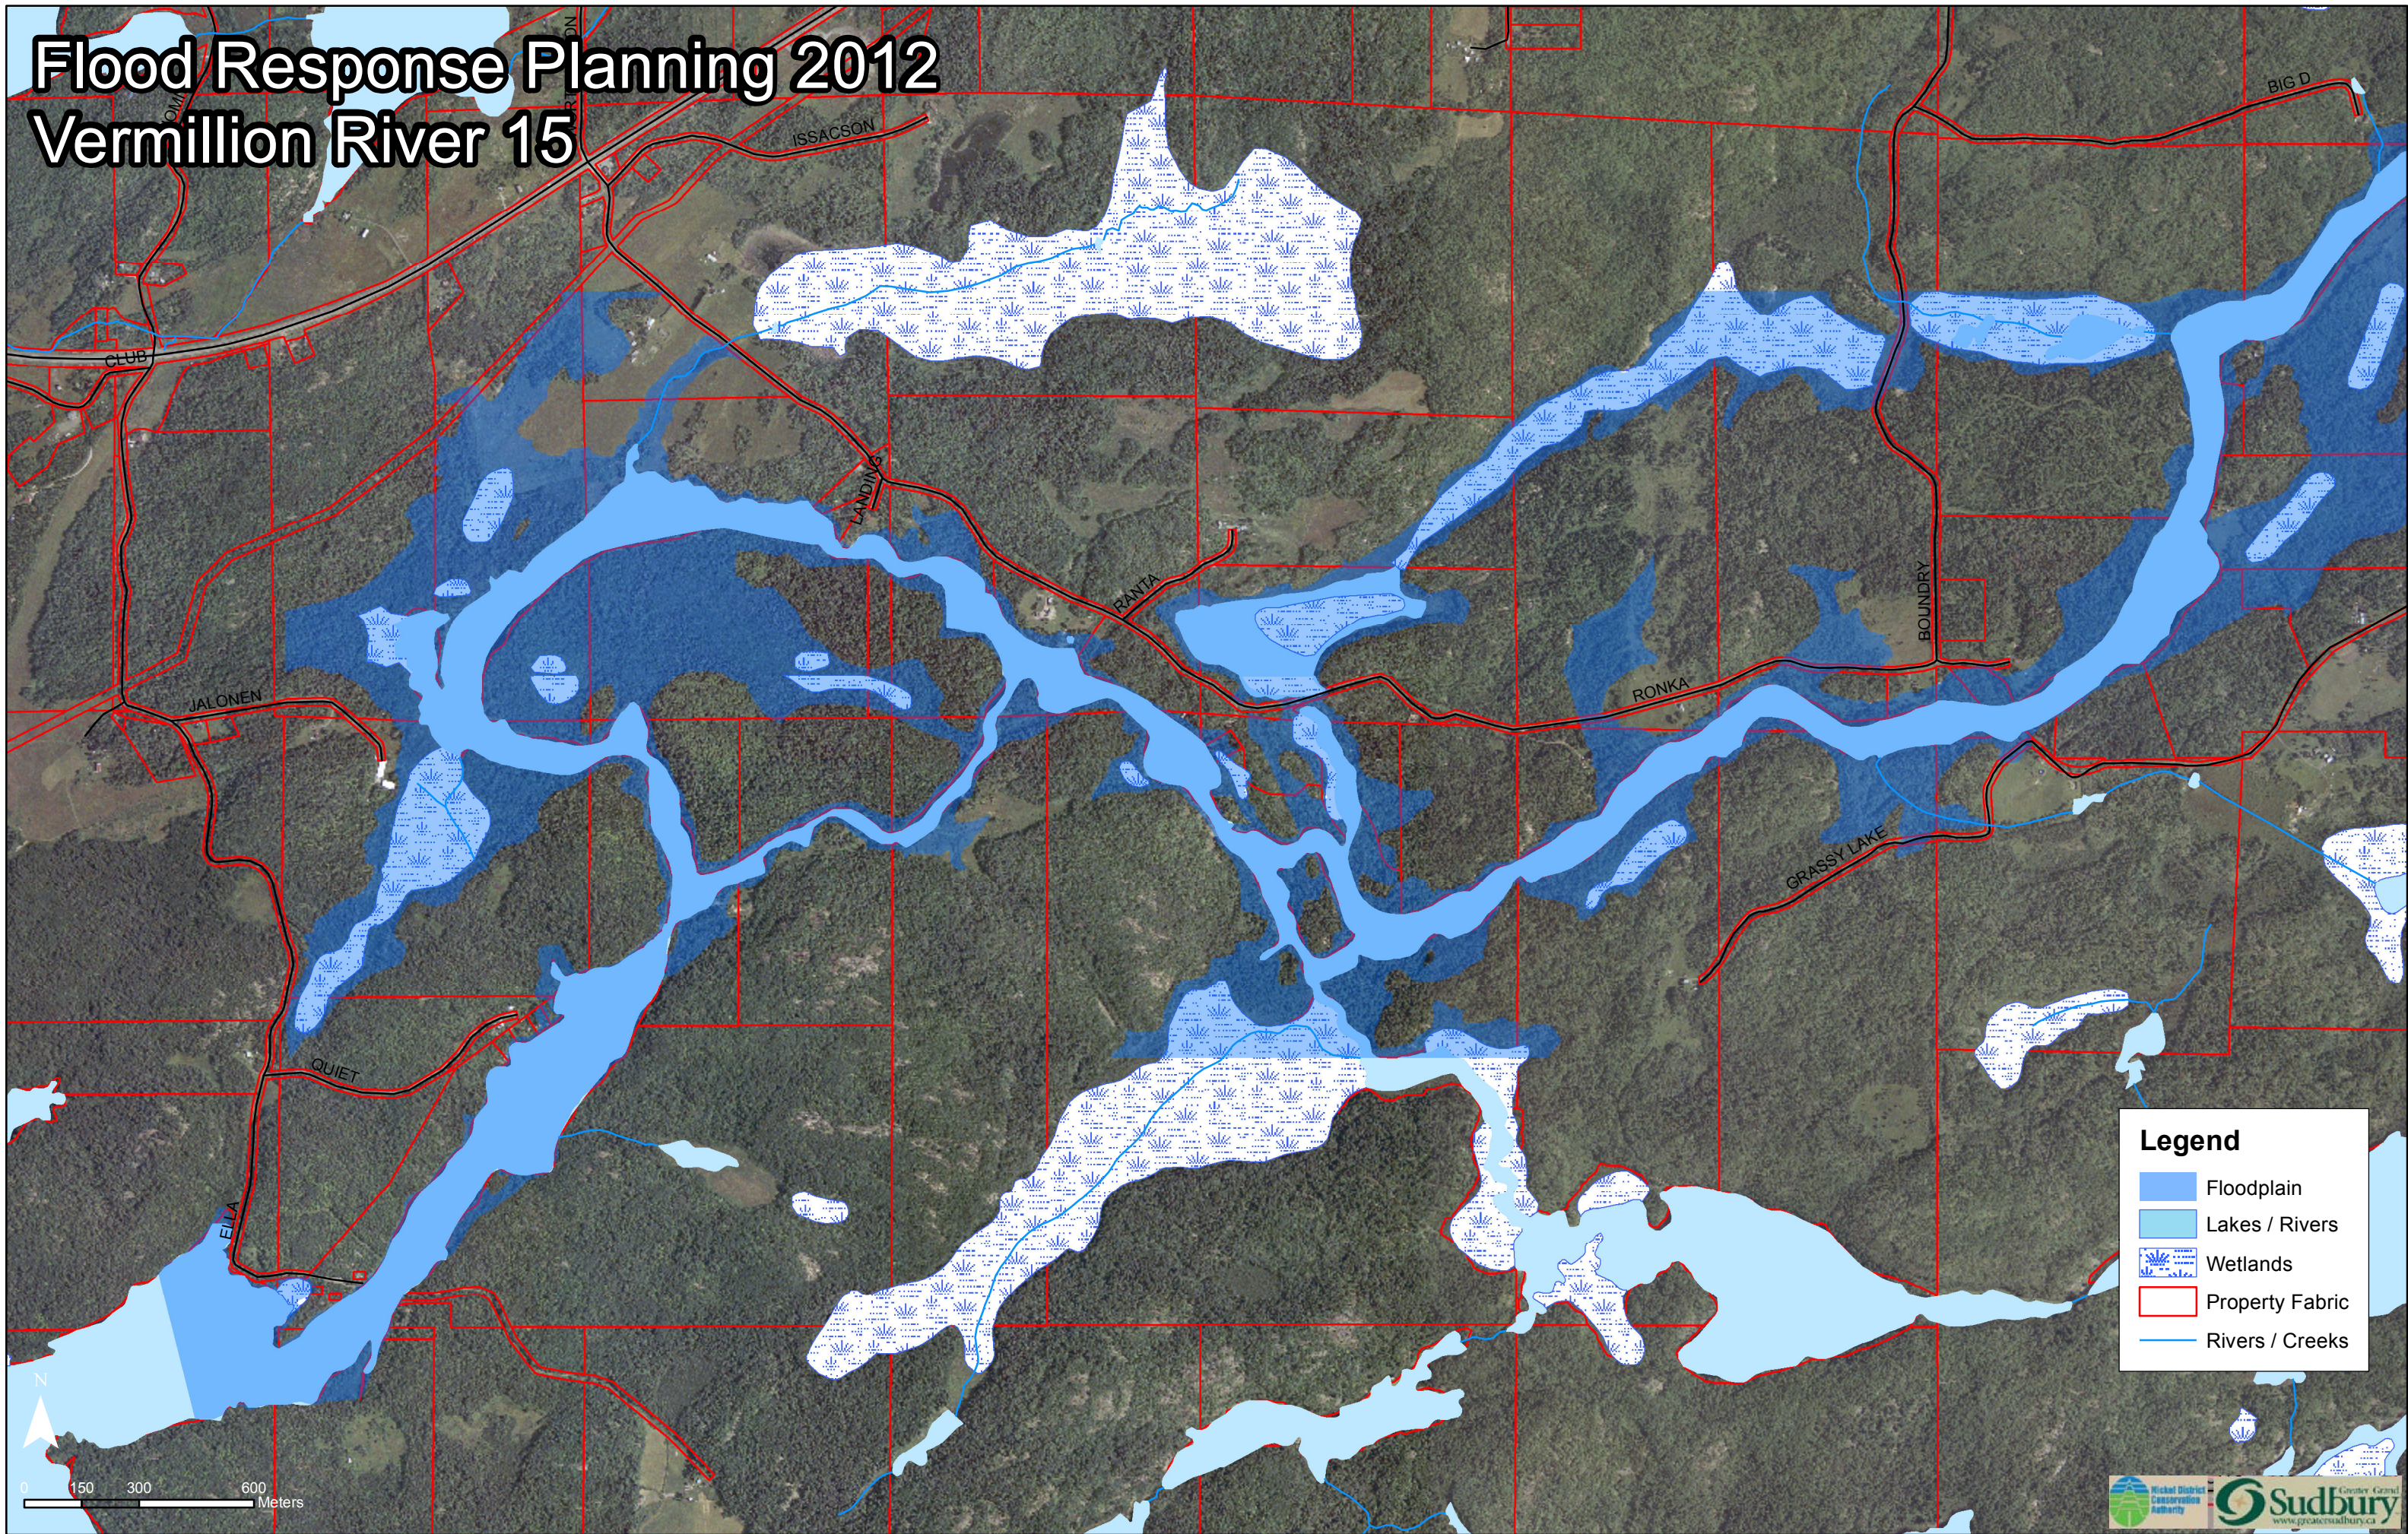

Flood Response Planning 2012

Vermillion River 15

Legend

- Floodplain
- Lakes / Rivers
- Wetlands
- Property Fabric
- Rivers / Creeks