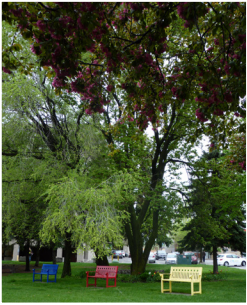

Memorial Park

Whatever the
occasion...
We have a location.

Memorial Park

Location

188 Brady Street
Sudbury, ON

Park Features

Memorial Park is located in the heart of the downtown. This park is suitable for all ages and contains child-friendly features including a playground and water fountain. In addition to the mature trees and numerous gardens, this site also contains a large and lush grassy meadow that creates a natural seating bowl for guests. This location is suitable for many uses and is ideal for groups up to 500 people.

Dimensions

Diameter: 30' (10m)

Seating Capacity:

30 (inside gazebo)

500+ (outside grounds)

Included with Rental

- Gazebo
- Stone courtyard
- Electricity
- Lighting
- Washrooms
- Playground
- Water Fountain
- Ample parking nearby