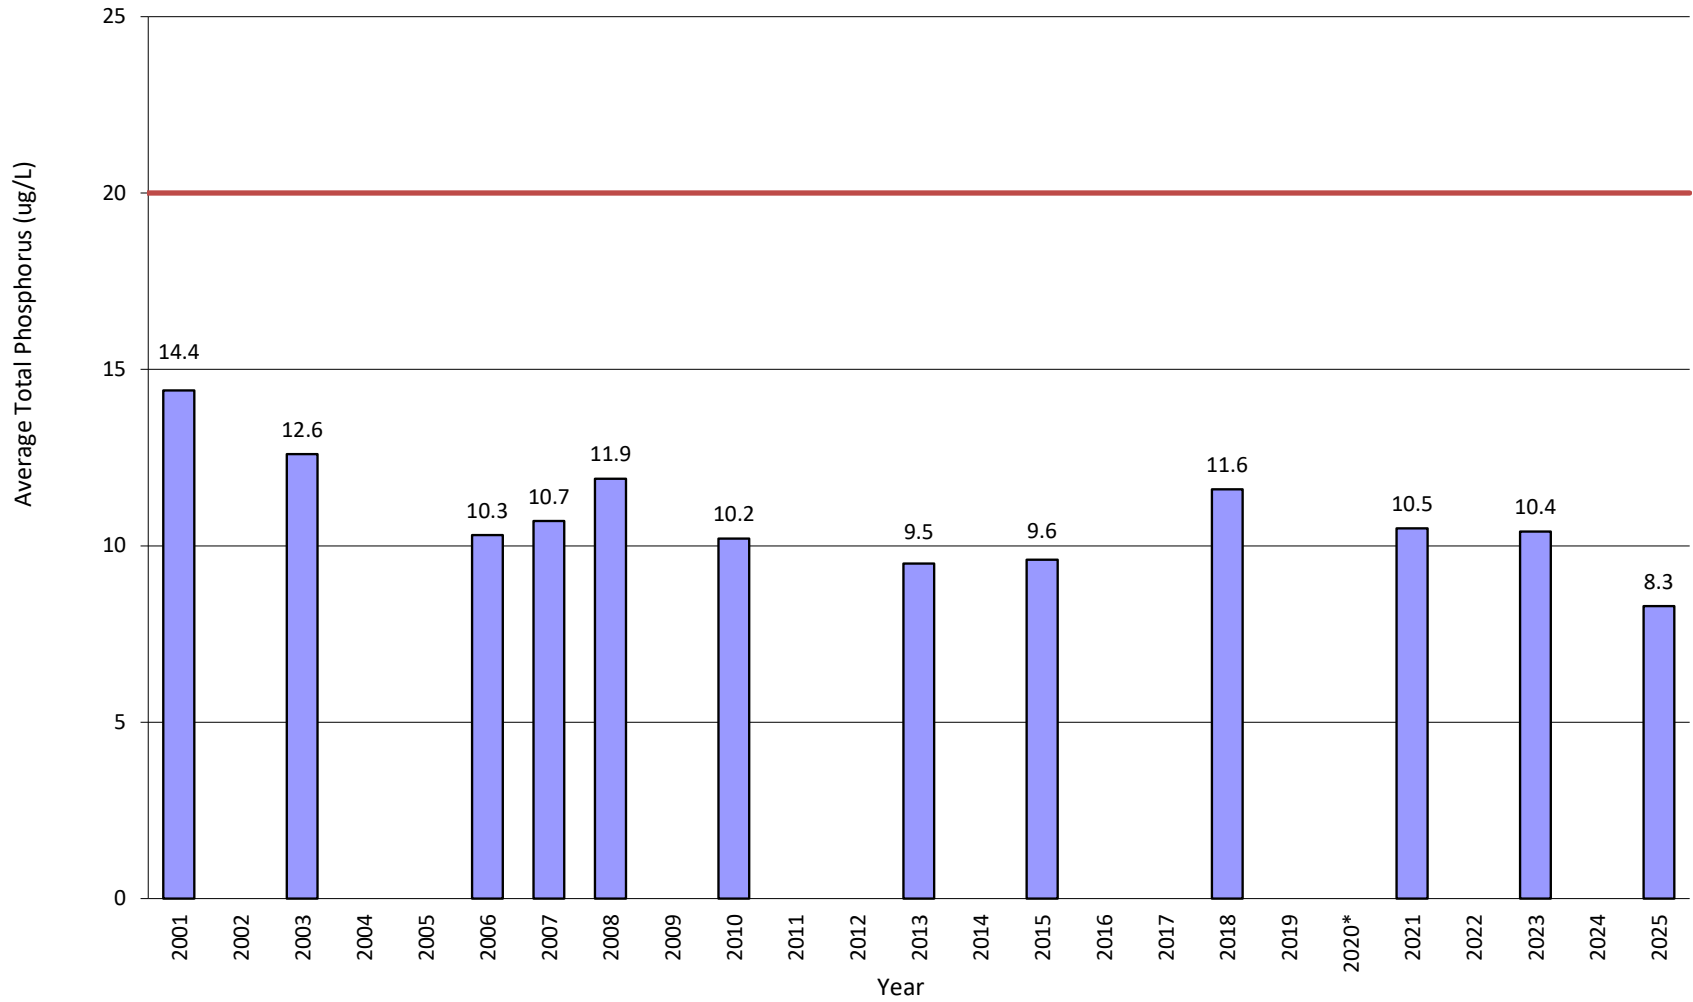

Skill Lake

Lakes with phosphorus levels greater than 20 µg/L are classified as eutrophic lakes, which are highly productive and more susceptible to nuisance algal blooms

* Indicates samples analyzed at private laboratories