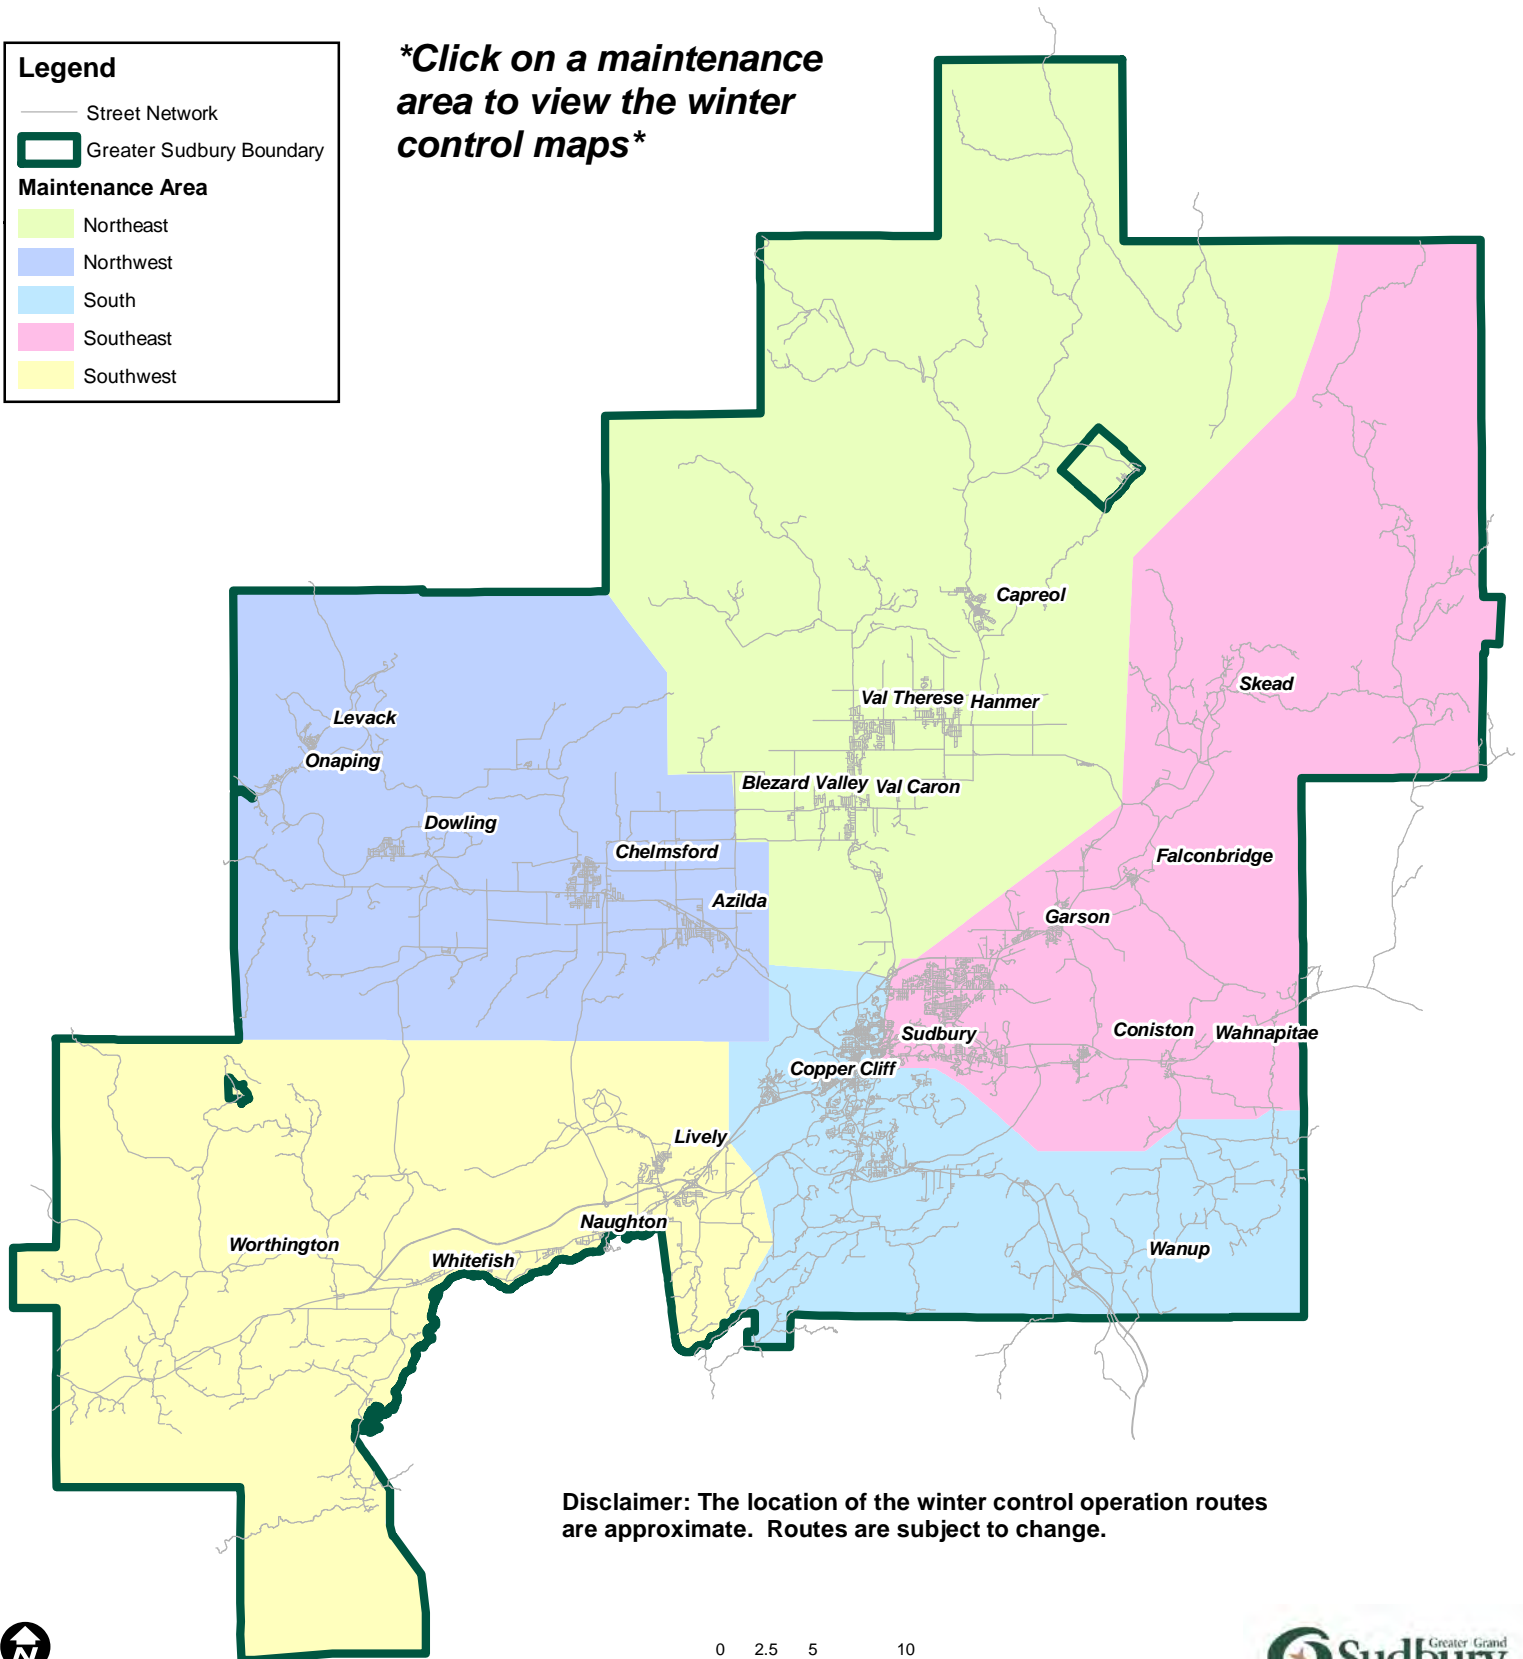

City of Greater Sudbury Winter Control Operations Maintenance Areas

Legend

- Street Network
- ▭ Greater Sudbury Boundary
- Maintenance Area**
- Northeast
- Northwest
- South
- Southeast
- Southwest

****Click on a maintenance area to view the winter control maps****

Disclaimer: The location of the winter control operation routes are approximate. Routes are subject to change.