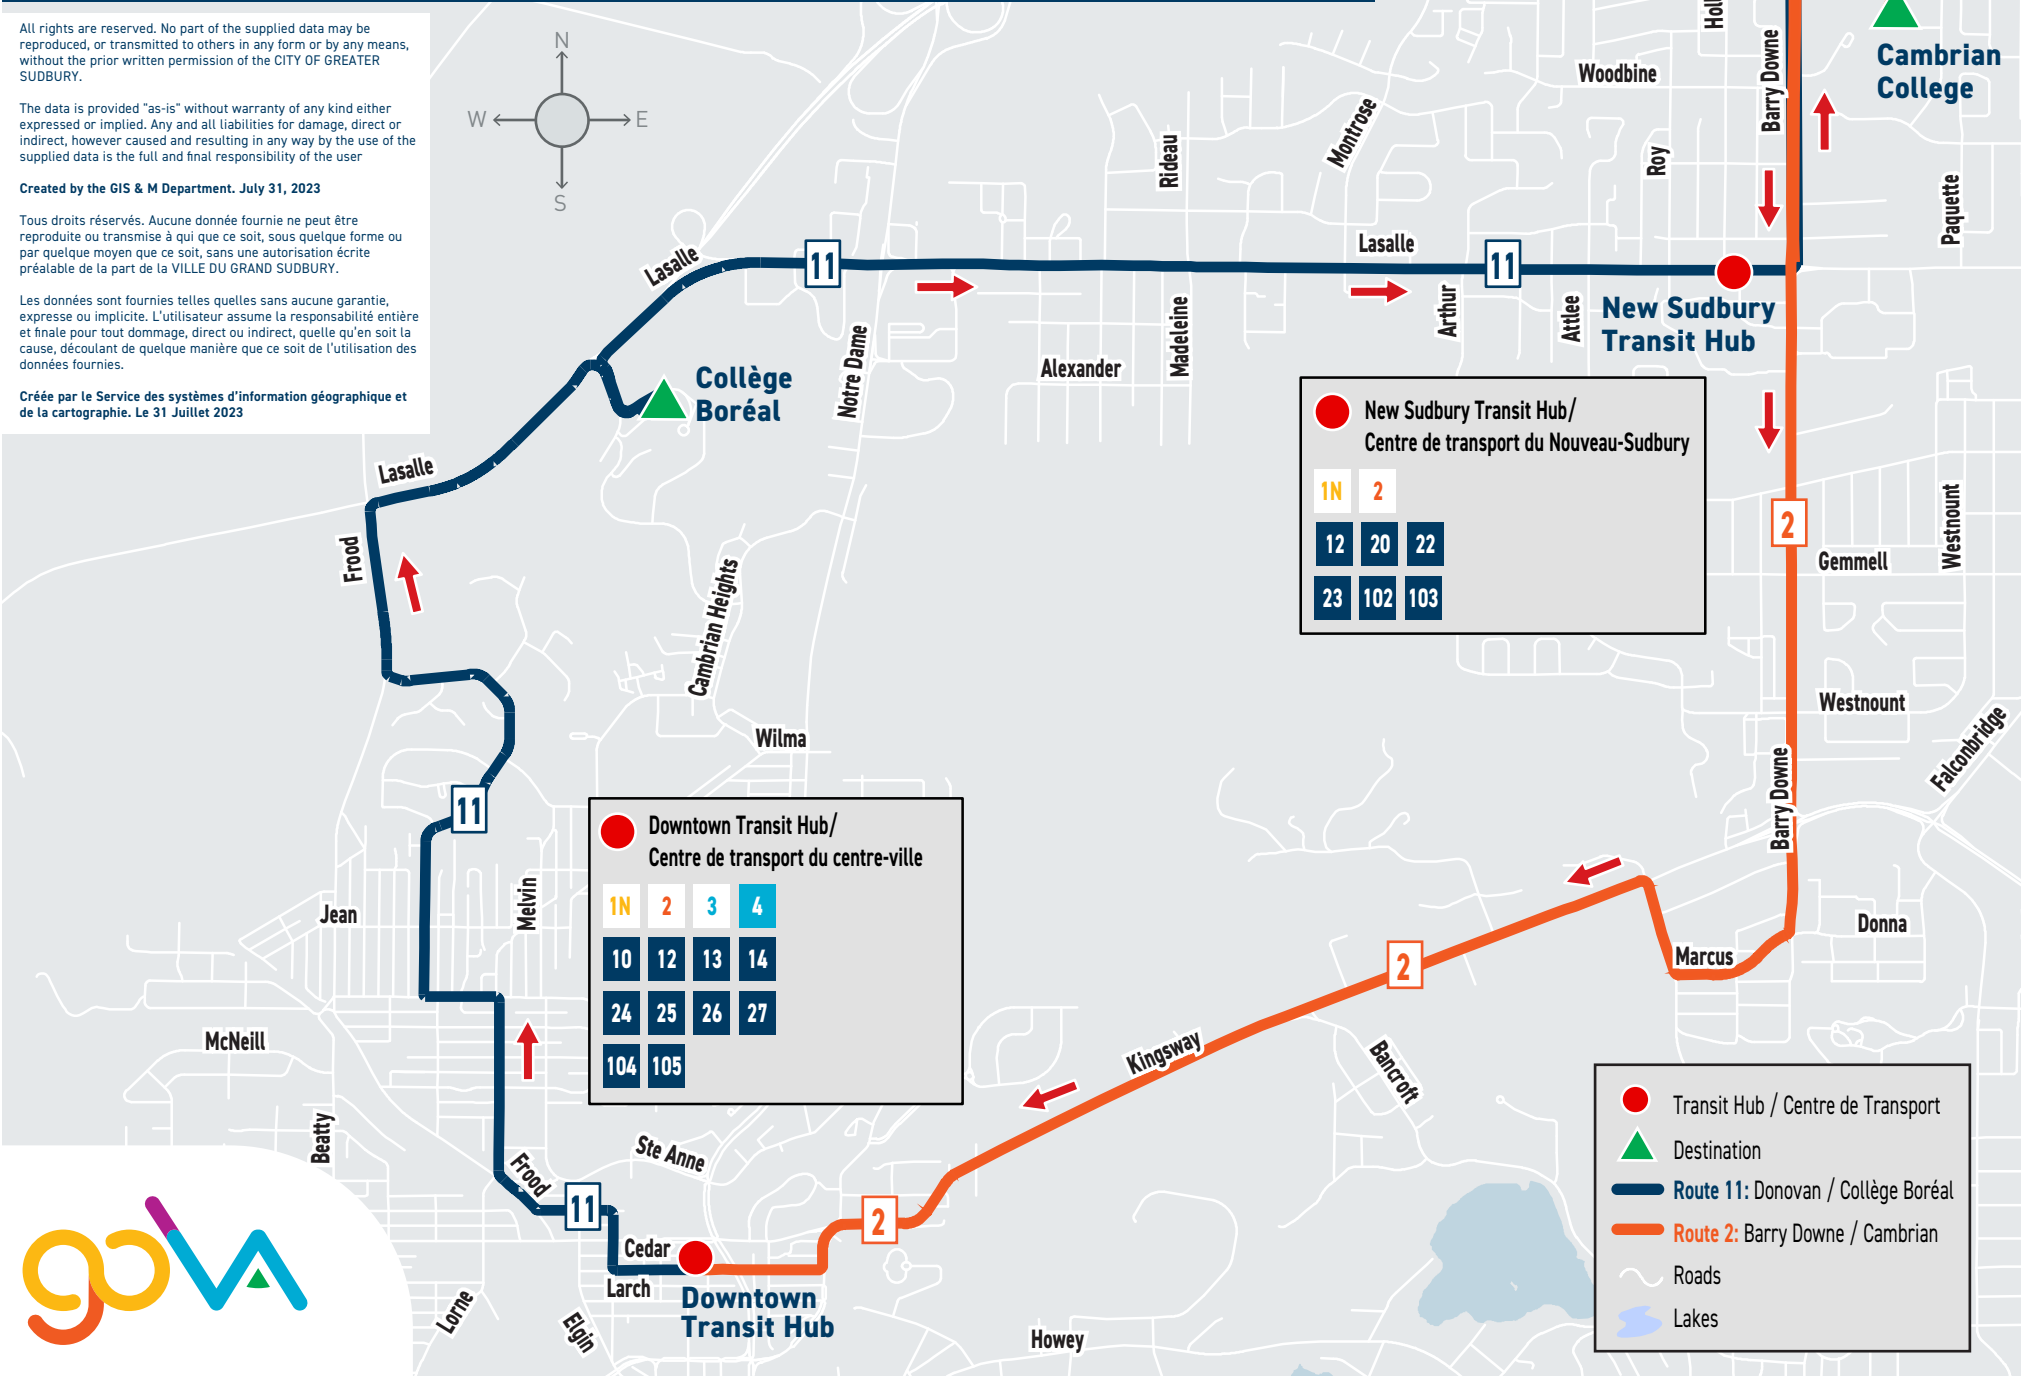

Route / Circuit: 11 Donovan/Collège Boréal & 2 Barry Downe/Cambrian Interline

All rights are reserved. No part of the supplied data may be reproduced, or transmitted to others in any form or by any means, without the prior written permission of the CITY OF GREATER SUDBURY.

Created by the GIS & M Department. July 31, 2023

Tous droits réservés. Aucune donnée fournie ne peut être reproduite ou transmise à qui que ce soit, sous quelque forme ou par quelque moyen que ce soit, sans une autorisation écrite préalable de la VILLE DU GRAND SUDBURY.

Créée par le Service des systèmes d'information géographique et de la cartographie. Le 31 Juillet 2023

● New Sudbury Transit Hub / Centre de transport du Nouveau-Sudbury

1N	2	
12	20	22
23	102	103

● Downtown Transit Hub / Centre de transport du centre-ville

1N	2	3	4
10	12	13	14
24	25	26	27
104	105		

- Transit Hub / Centre de Transport
- ▲ Destination
- Route 11: Donovan / Collège Boréal
- Route 2: Barry Downe / Cambrian
- Roads
- Lakes