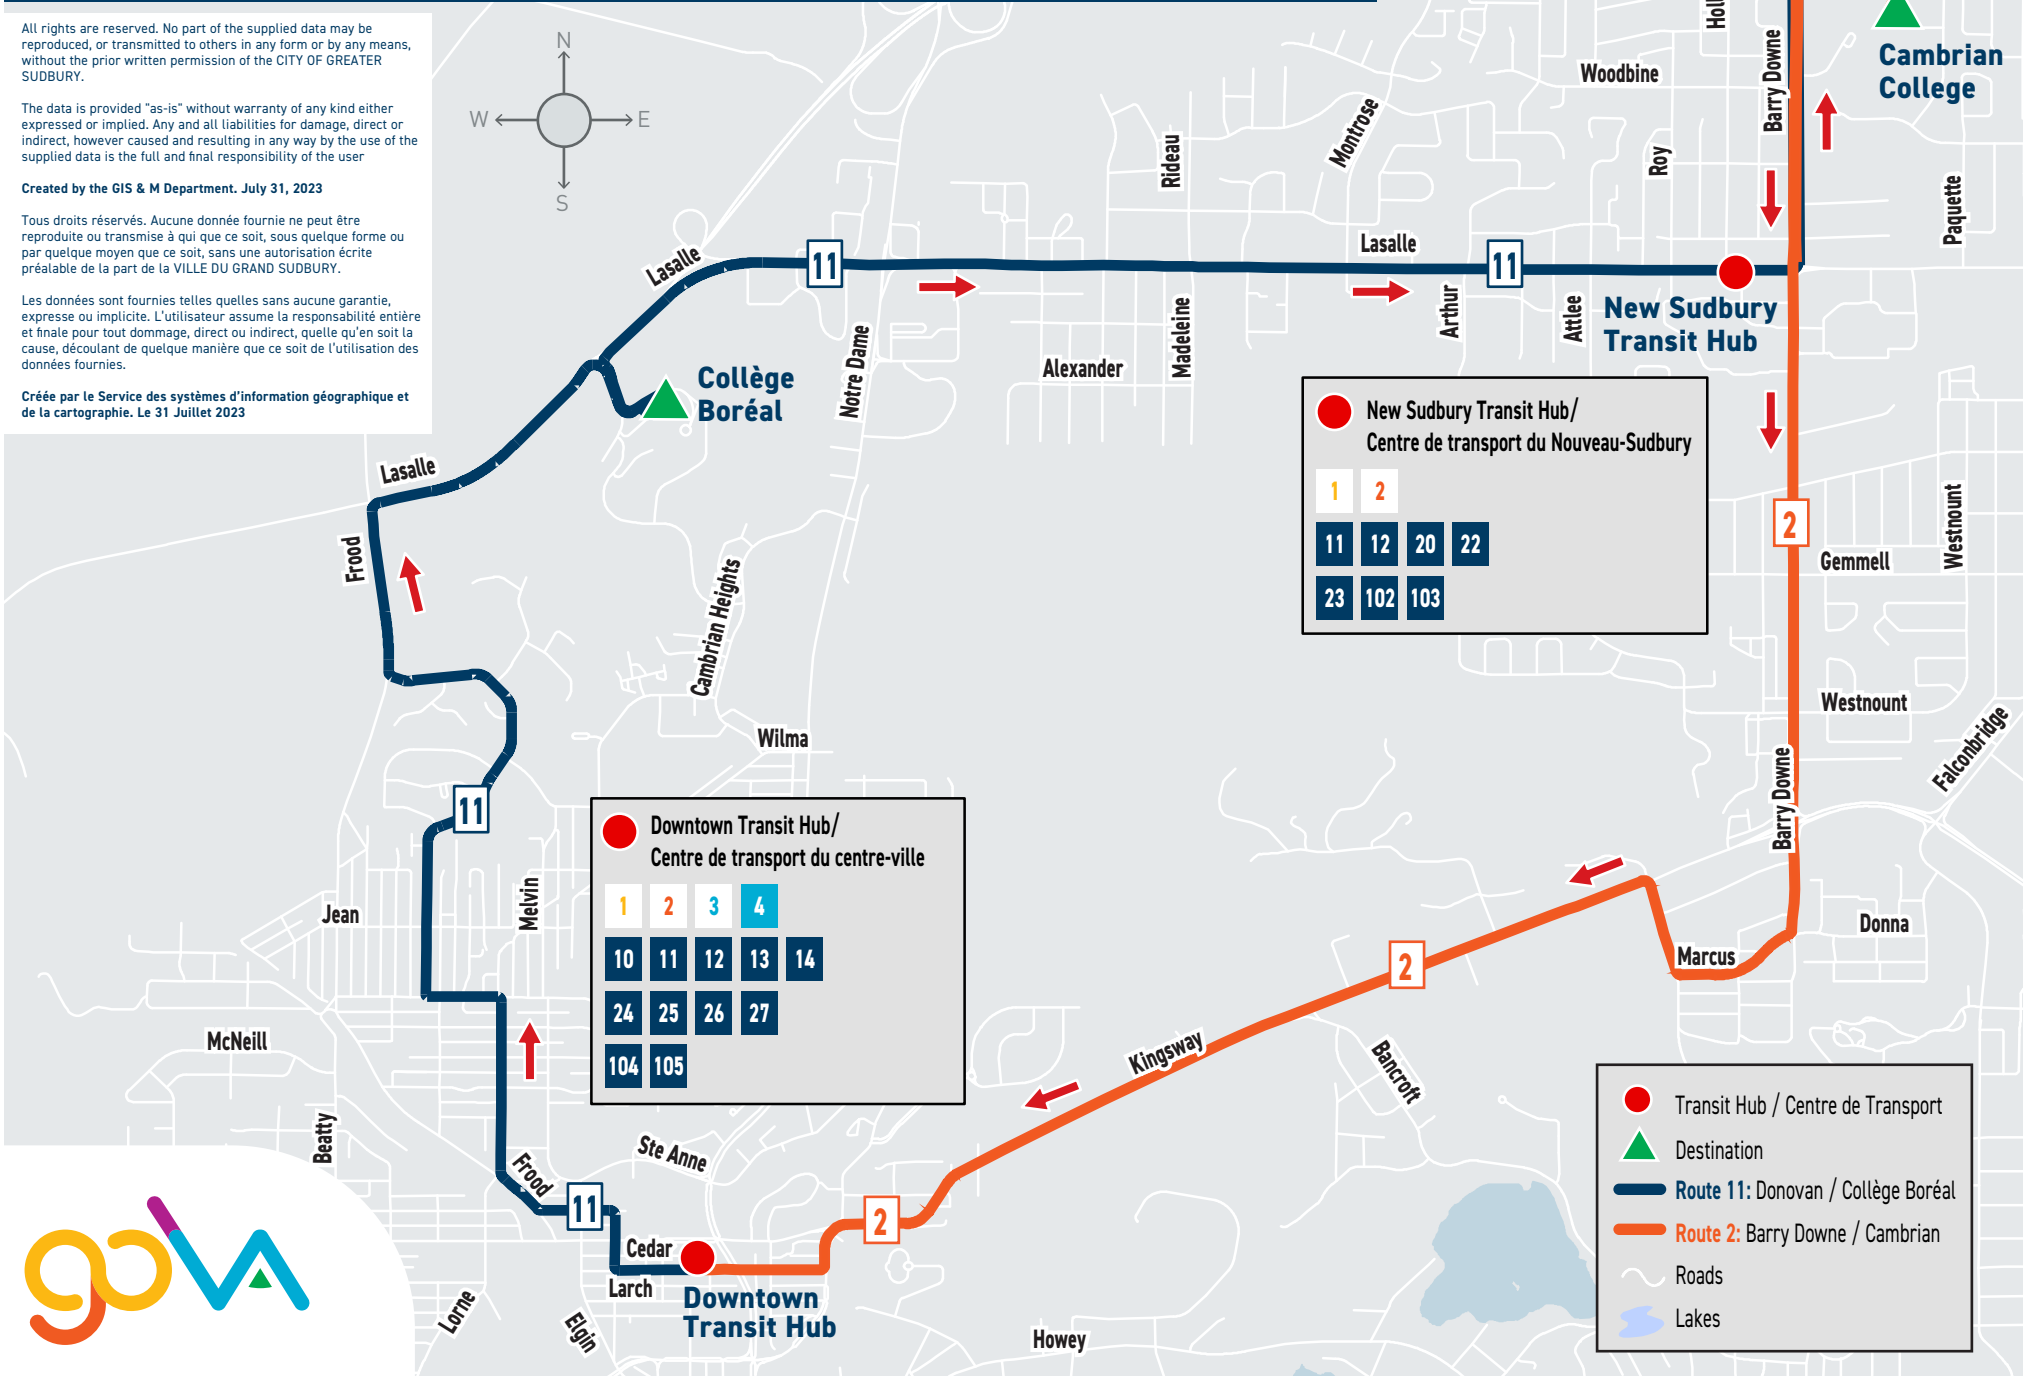

Route / Circuit: 11 Donovan/Collège Boréal & 2 Barry Downe/Cambrian Interline

All rights are reserved. No part of the supplied data may be reproduced, or transmitted to others in any form or by any means, without the prior written permission of the CITY OF GREATER SUDBURY.

Created by the GIS & M Department. July 31, 2023

Tous droits réservés. Aucune donnée fournie ne peut être reproduite ou transmise à qui que ce soit, sous quelque forme ou par quelque moyen que ce soit, sans une autorisation écrite préalable de la VILLE DU GRAND SUDBURY.

Créée par le Service des systèmes d'information géographique et de la cartographie. Le 31 Juillet 2023

● New Sudbury Transit Hub / Centre de transport du Nouveau-Sudbury

1	2
11	12
20	22
23	102
103	

● Downtown Transit Hub / Centre de transport du centre-ville

1	2	3	4
10	11	12	13
14	24	25	26
27	104	105	

- Transit Hub / Centre de Transport
- ▲ Destination
- Route 11: Donovan / Collège Boréal
- Route 2: Barry Downe / Cambrian
- Roads
- Lakes