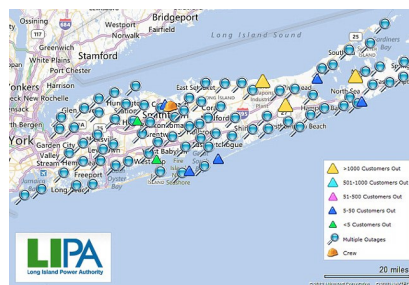

Greater Sudbury Hydro Inc
Hydro du Grand Sudbury Inc

AGSI company