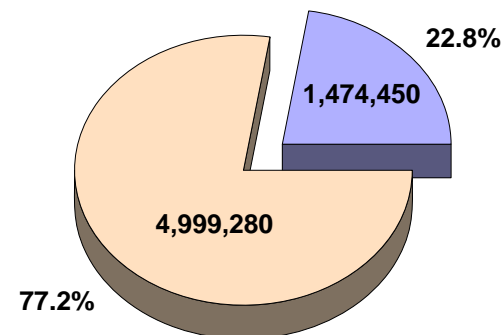

Labour Force by Sector 2006 Census

Greater Sudbury CSD

■ Goods-producing sector
■ Services-producing sector

Ontario

■ Goods-producing sector
■ Services-producing sector

In the City of Greater Sudbury, service industries now employ nearly 80% of the total labour force compared to 20% for the goods-producing sector based on NAICS Canada classifications.

Source: Statistics Canada, 2006 Census of Canada.