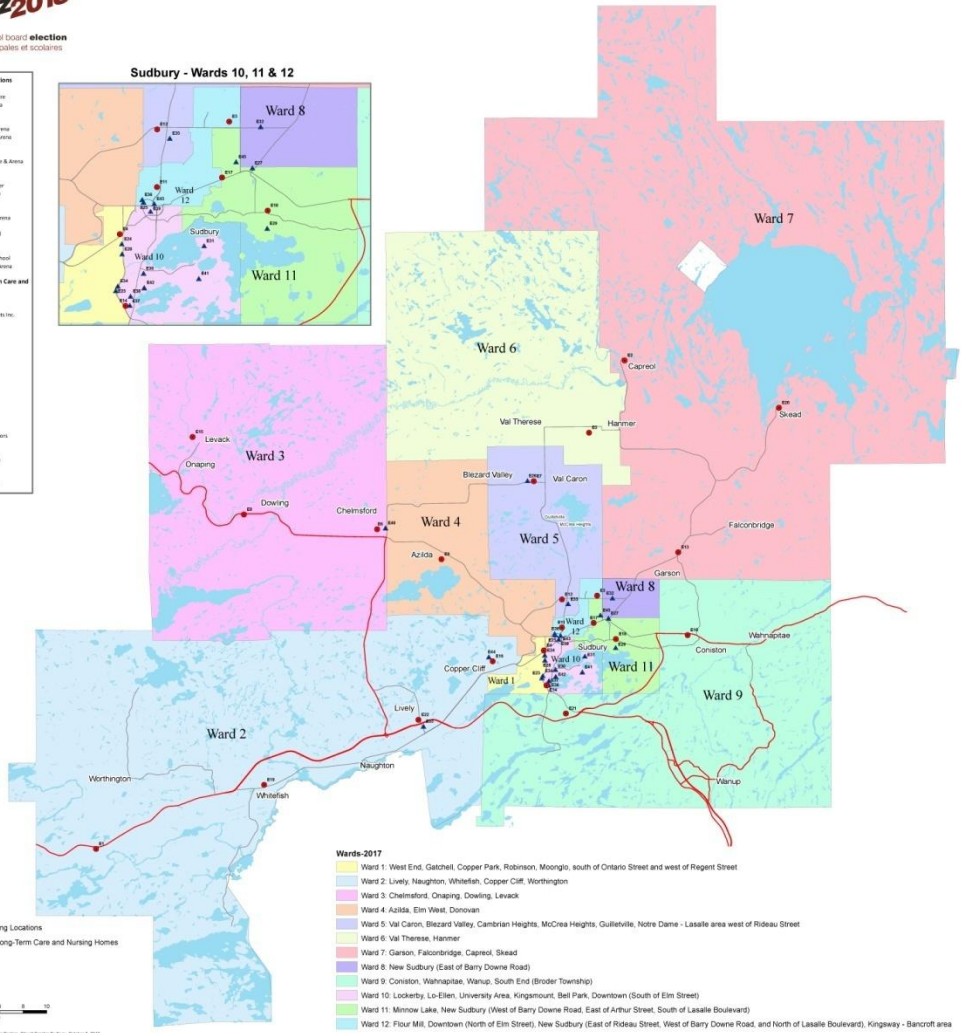

2018 Election Day Voting Locations