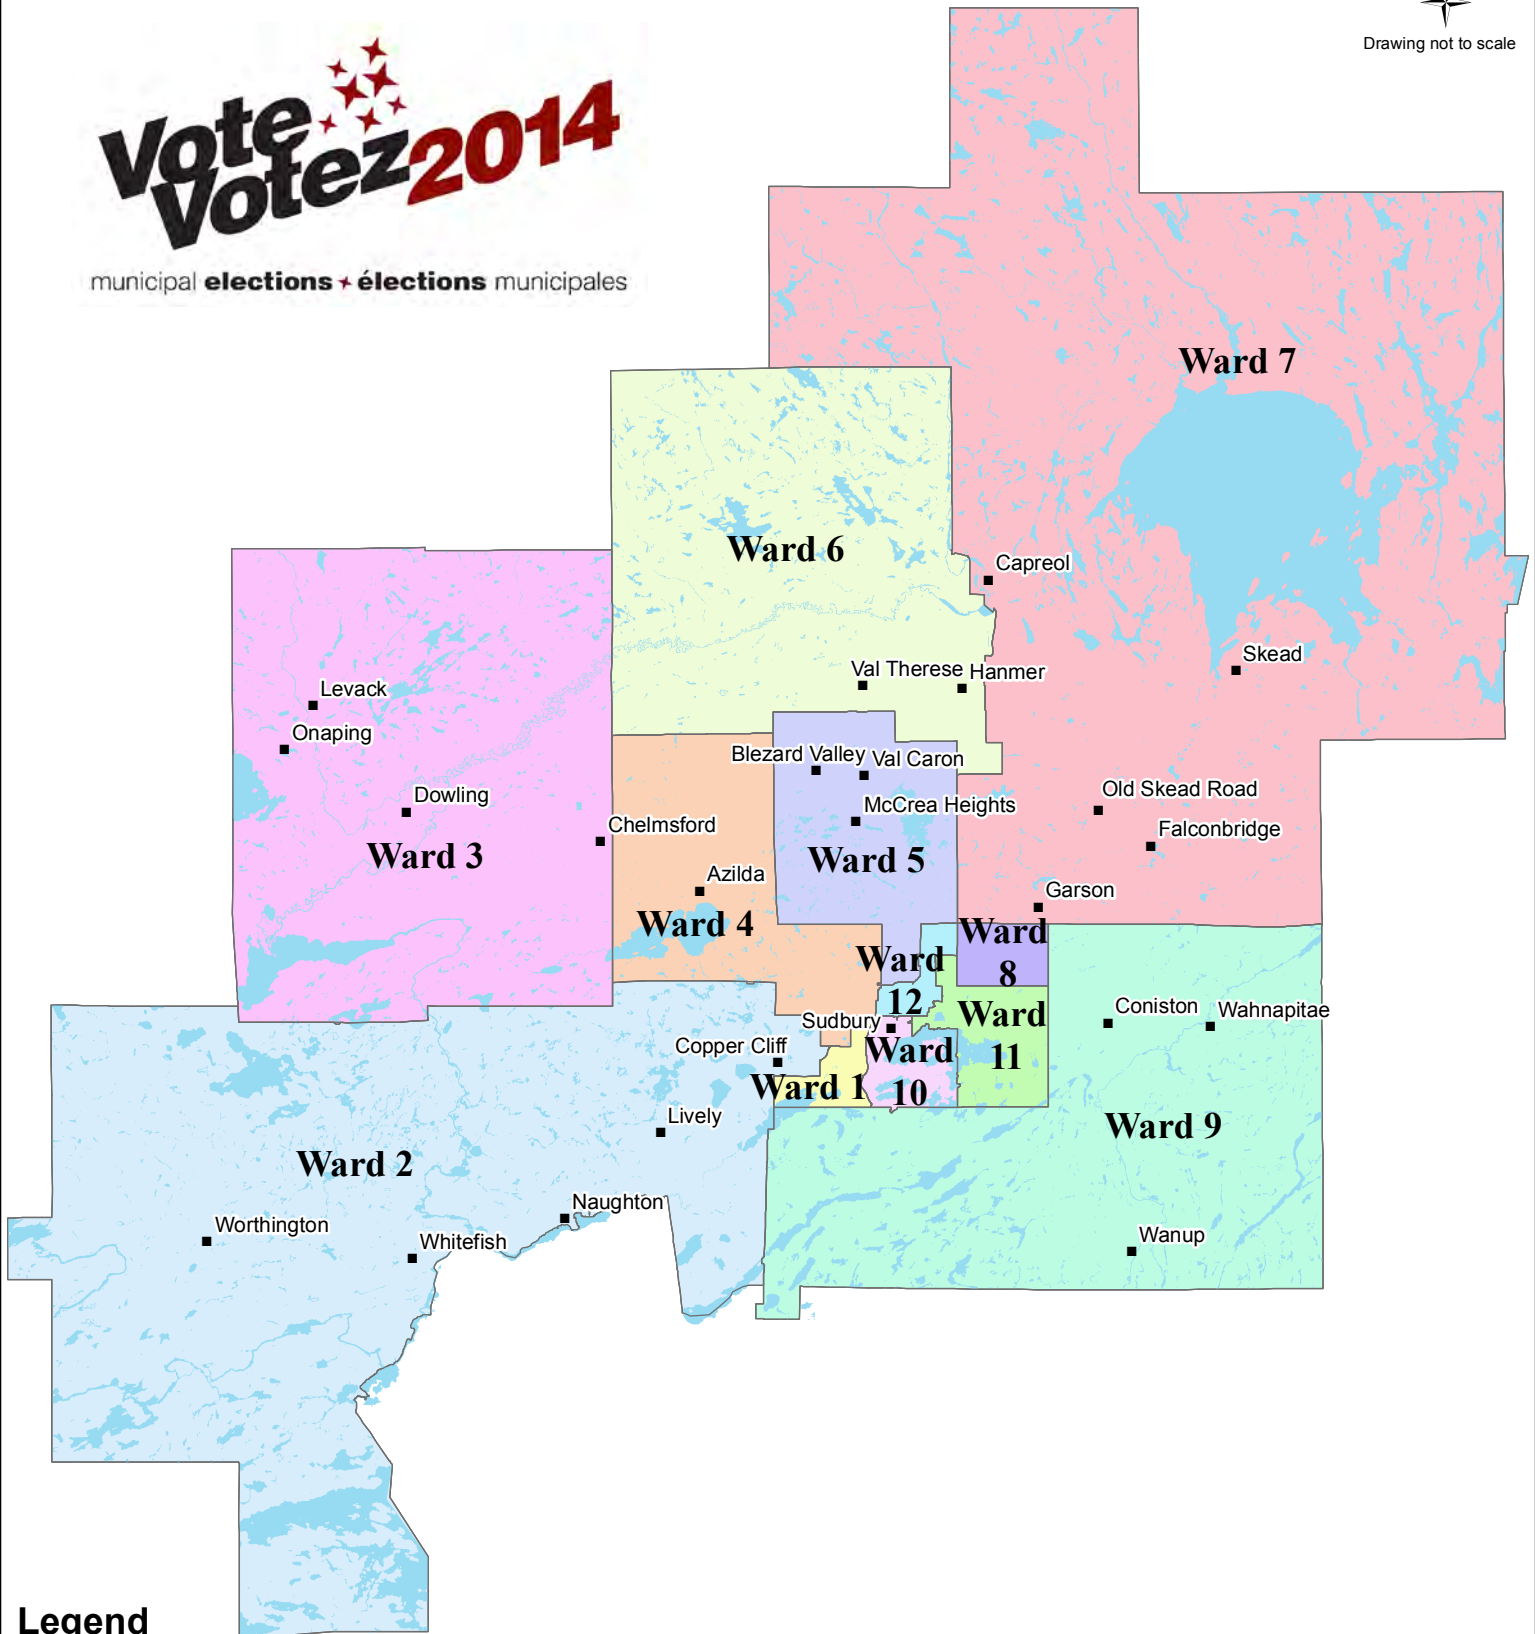

Vote Votiez 2014

municipal elections • élections municipales

Legend

- Community
- Waterbody (LIO)
- Wards**
- Ward 1: West End, Gatchell, Copper Park, Robinson, Moonglo, south of Ontario Street and west of Regent Street
- Ward 2: Lively, Naughton, Whitefish, Copper Cliff, Worthington
- Ward 3: Chelmsford, Onaping, Dowling, Levack
- Ward 4: Azilda, Elm West, Donovan
- Ward 5: Val Caron, Blezard Valley, Cambrian Heights, McCrea Heights, Guilletville, Notre Dame - Lasalle area west of Rideau Street
- Ward 6: Val Therese, Hanmer
- Ward 7: Garson, Falconbridge, Capreol, Skead
- Ward 8: New Sudbury (East of Barry Downe Road)
- Ward 9: Coniston, Wahnapiatae, Wanup, South End (Broder Township)
- Ward 10: Lockerby, Lo-Ellen, University Area, Kingsmount, Bell Park, Downtown (South of Elm Street)
- Ward 11: Minnow Lake, New Sudbury (West of Barry Downe Road, East of Arthur Street, South of Lasalle Boulevard)
- Ward 12: Flour Mill, Downtown (North of Elm Street), New Sudbury (East of Rideau Street, West of Barrydowne Road, and North of Lasalle Boulevard), Kingsway - Bancroft area