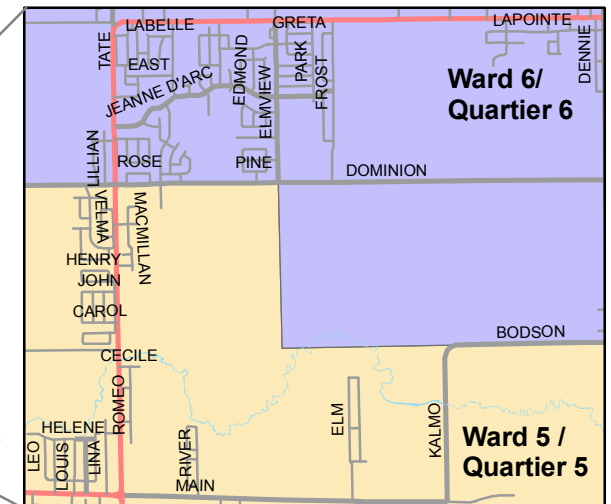

Your Voice.
Your Vote.

Ta voix.
Ton vote.

Municipal Elections 2010

Élections Municipales 2010

Ward 6/ Quartier 6

City of Greater Sudbury /
Ville du Grand Sudbury

Population: 13,468

Area/aire: 362.4km²

Val Therese / Val Thérèse
Hanmer

Source: Regional Assessment 2006; Ontario Population Report; Municipal Property Assessment Corporation

Prepared by: Geographical Information Systems and Mapping Section, 2010