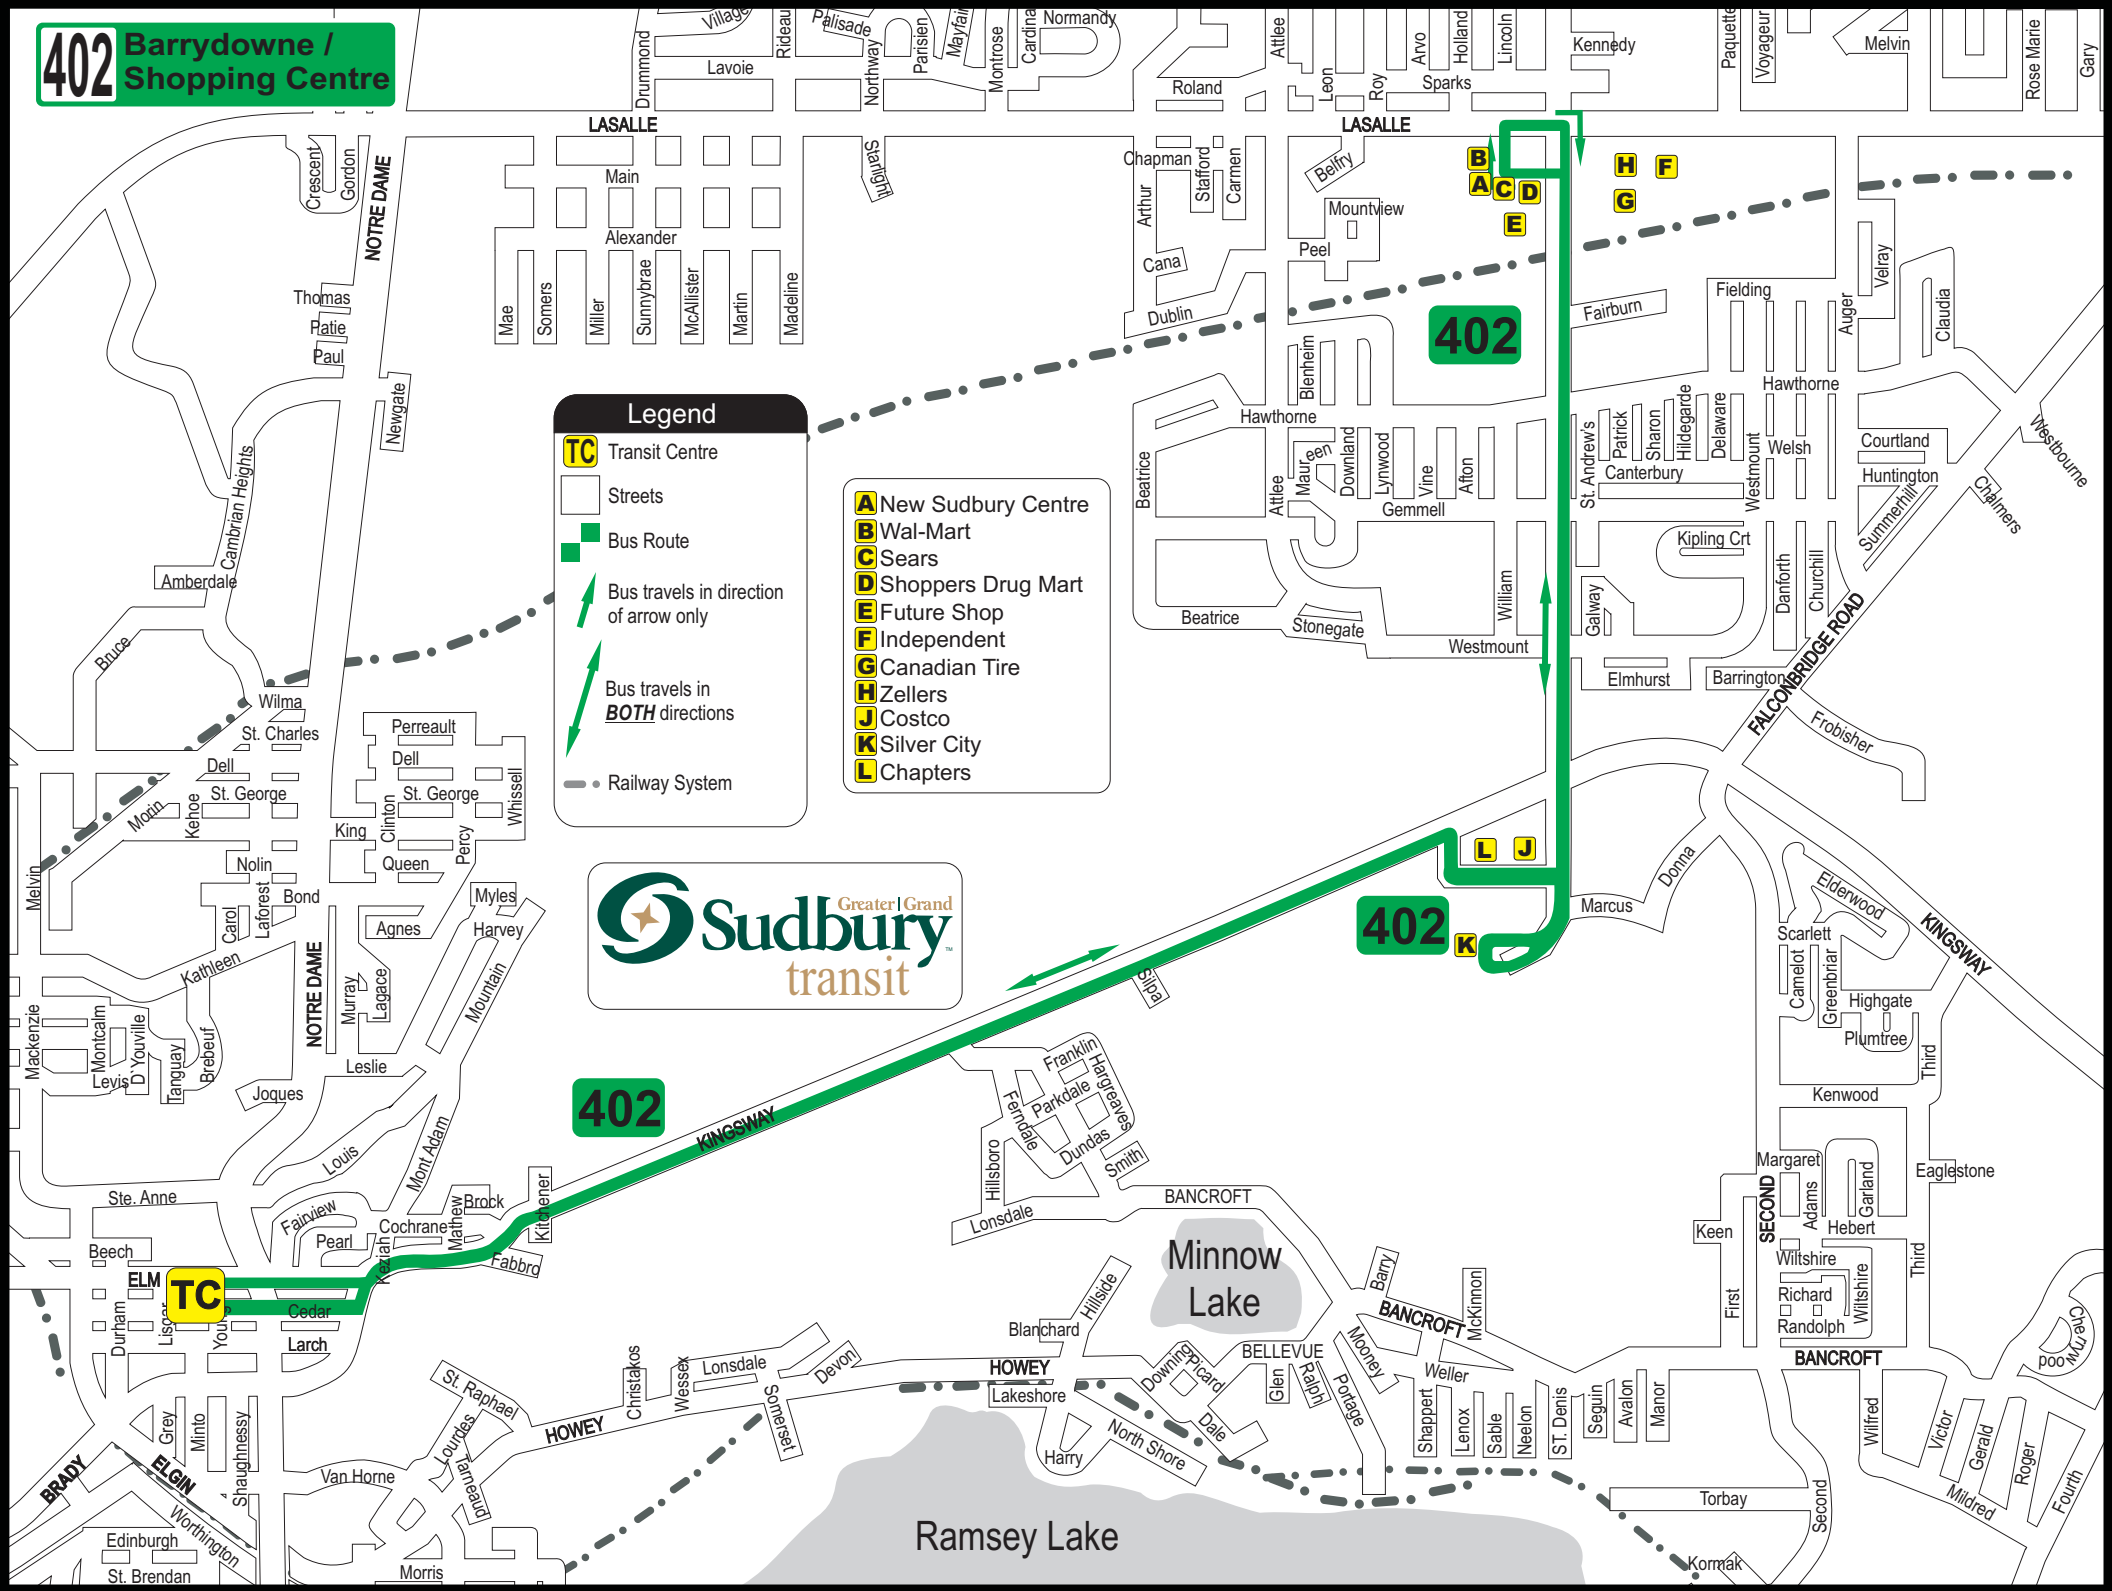

# 402 Barrydowne / Shopping Centre

**Legend**

- TC** Transit Centre
- Streets
- Bus Route
- Bus travels in direction of arrow only
- Bus travels in **BOTH** directions
- Railway System

- A** New Sudbury Centre
- B** Wal-Mart
- C** Sears
- D** Shoppers Drug Mart
- E** Future Shop
- F** Independent
- G** Canadian Tire
- H** Zellers
- J** Costco
- K** Silver City
- L** Chapters

# Sunday Departures From Downtown

**402**

Barrydowne / Shopping Centre

**11:15<sup>am</sup>**

**12:15<sup>pm</sup>**

**1:15<sup>pm</sup>**

**2:15<sup>pm</sup>**

**3:15<sup>pm</sup>**

**4:15<sup>pm</sup>**

**5:15<sup>pm</sup>**

**6:15<sup>pm</sup>**

## ROUTE TRAVELED

From	Downtown Terminal
Right	Elm
To	The Kingsway
Right	Chapters / Costco
Right	Silver City
Left	Barrydowne
Left	New Sudbury Centre
Right	Lasalle
Right	Barrydowne
To	Silver City
Left	Costco / Chapters
Left	The Kingsway
Right	Cedar
To	Downtown Terminal