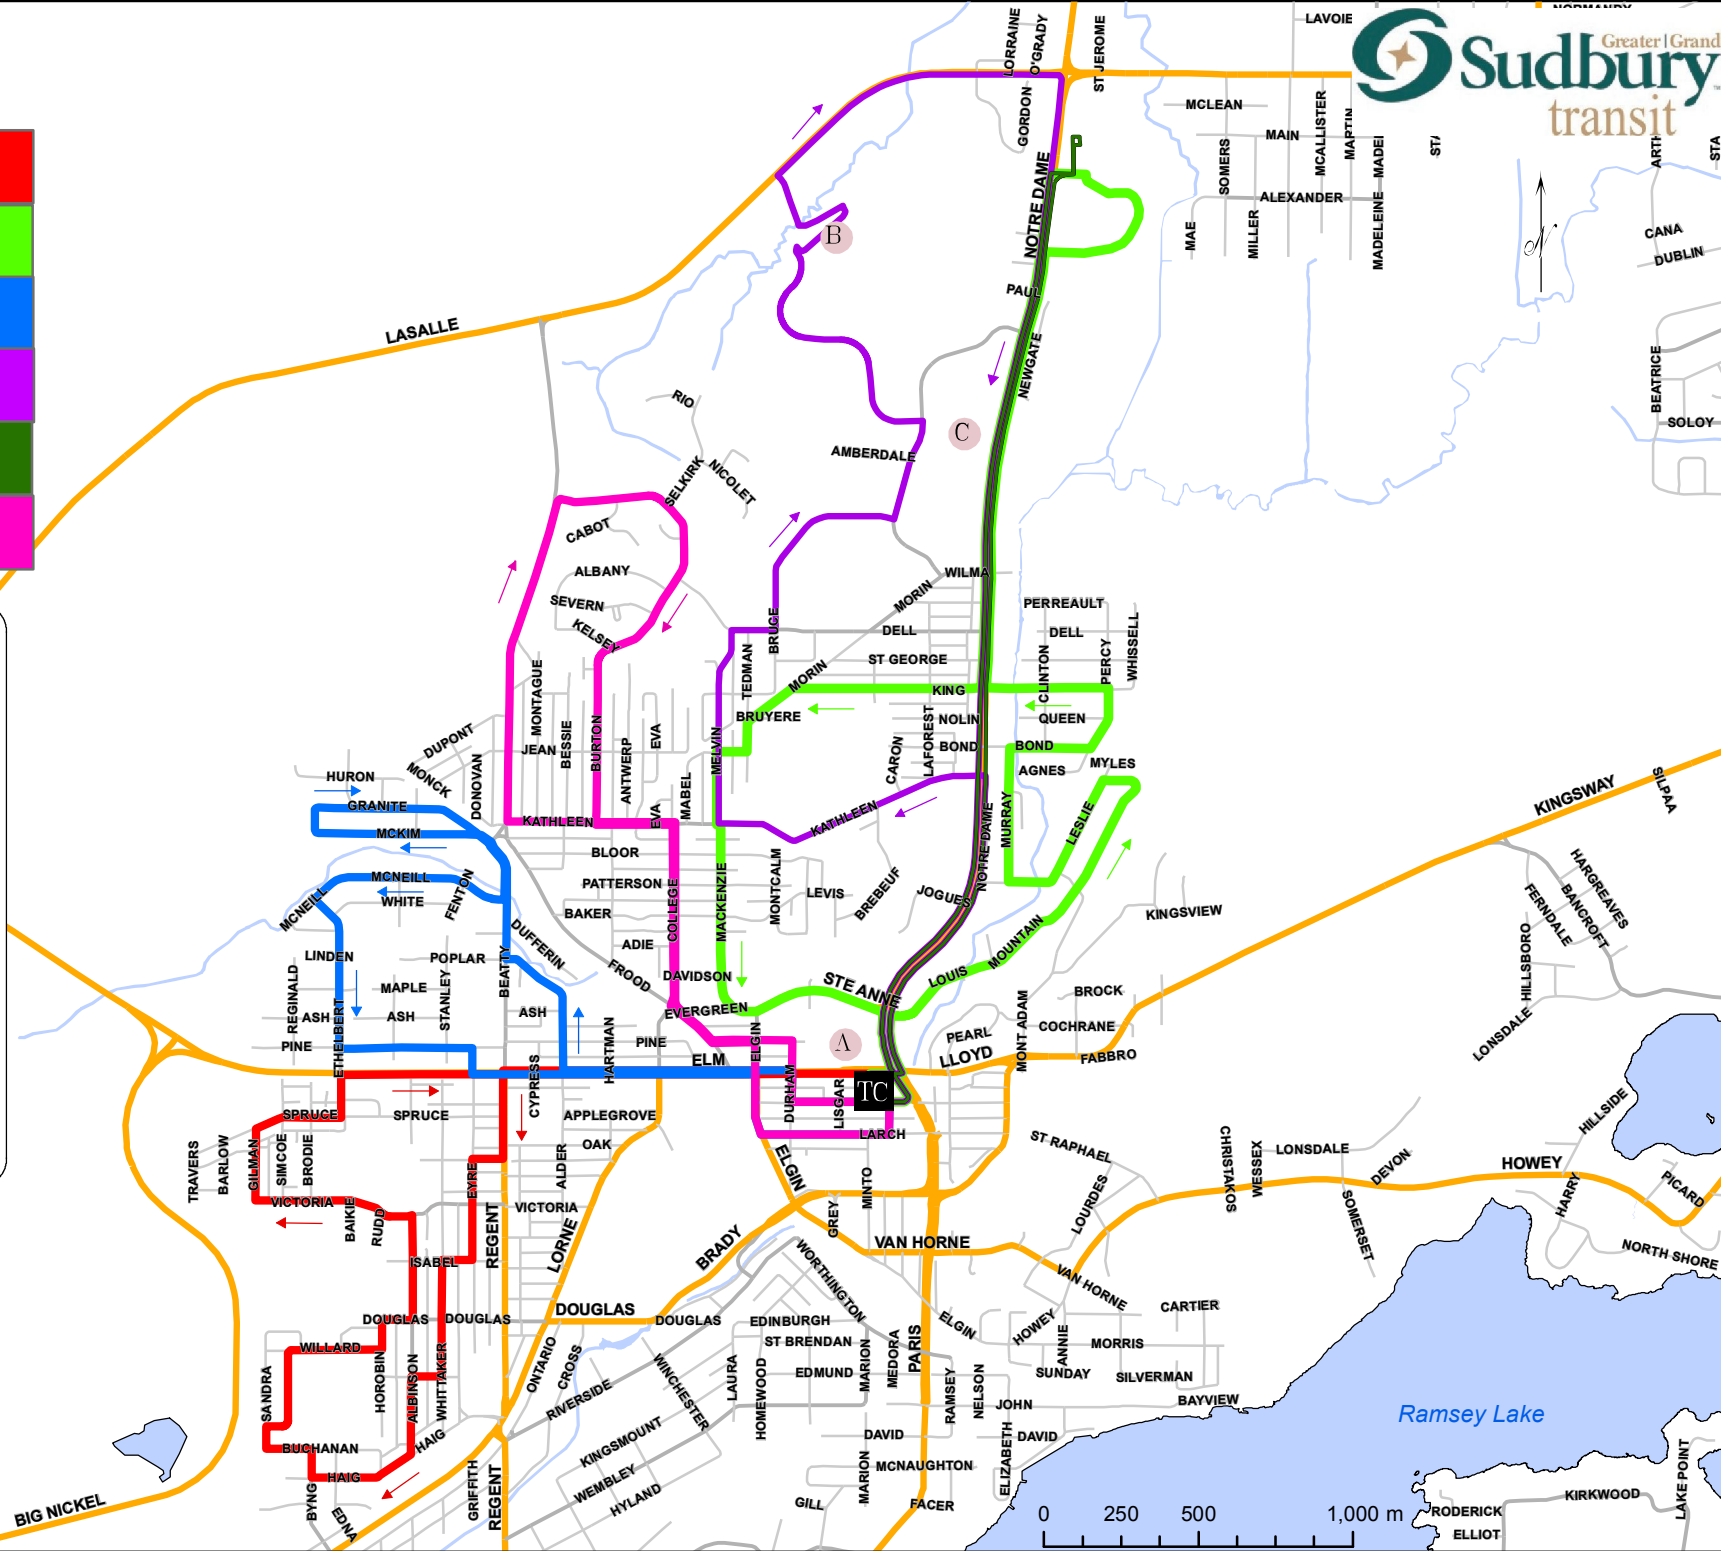

# MAP-3

- 006** West End
- 007** North End
- 012** McKim
- 014** Kathleen / College Boreal
- 015** Taxation Express
- 017** Donovan

## Legend

- TC Transit Centre
- A Rainbow Centre Mall
- B College Boreal
- C Leon's
- Municipal Route
- Collector Road
- Local Road
- → Bus travels in BOTH directions unless indicated by an arrow
- ~ Rivers
- ~ Lakes

Please note: Not all streets are contained within this map. To be used as a guideline only. Routes are subject to change without notice. Copyright 2011 - GIS & Mapping, City of Greater Sudbury