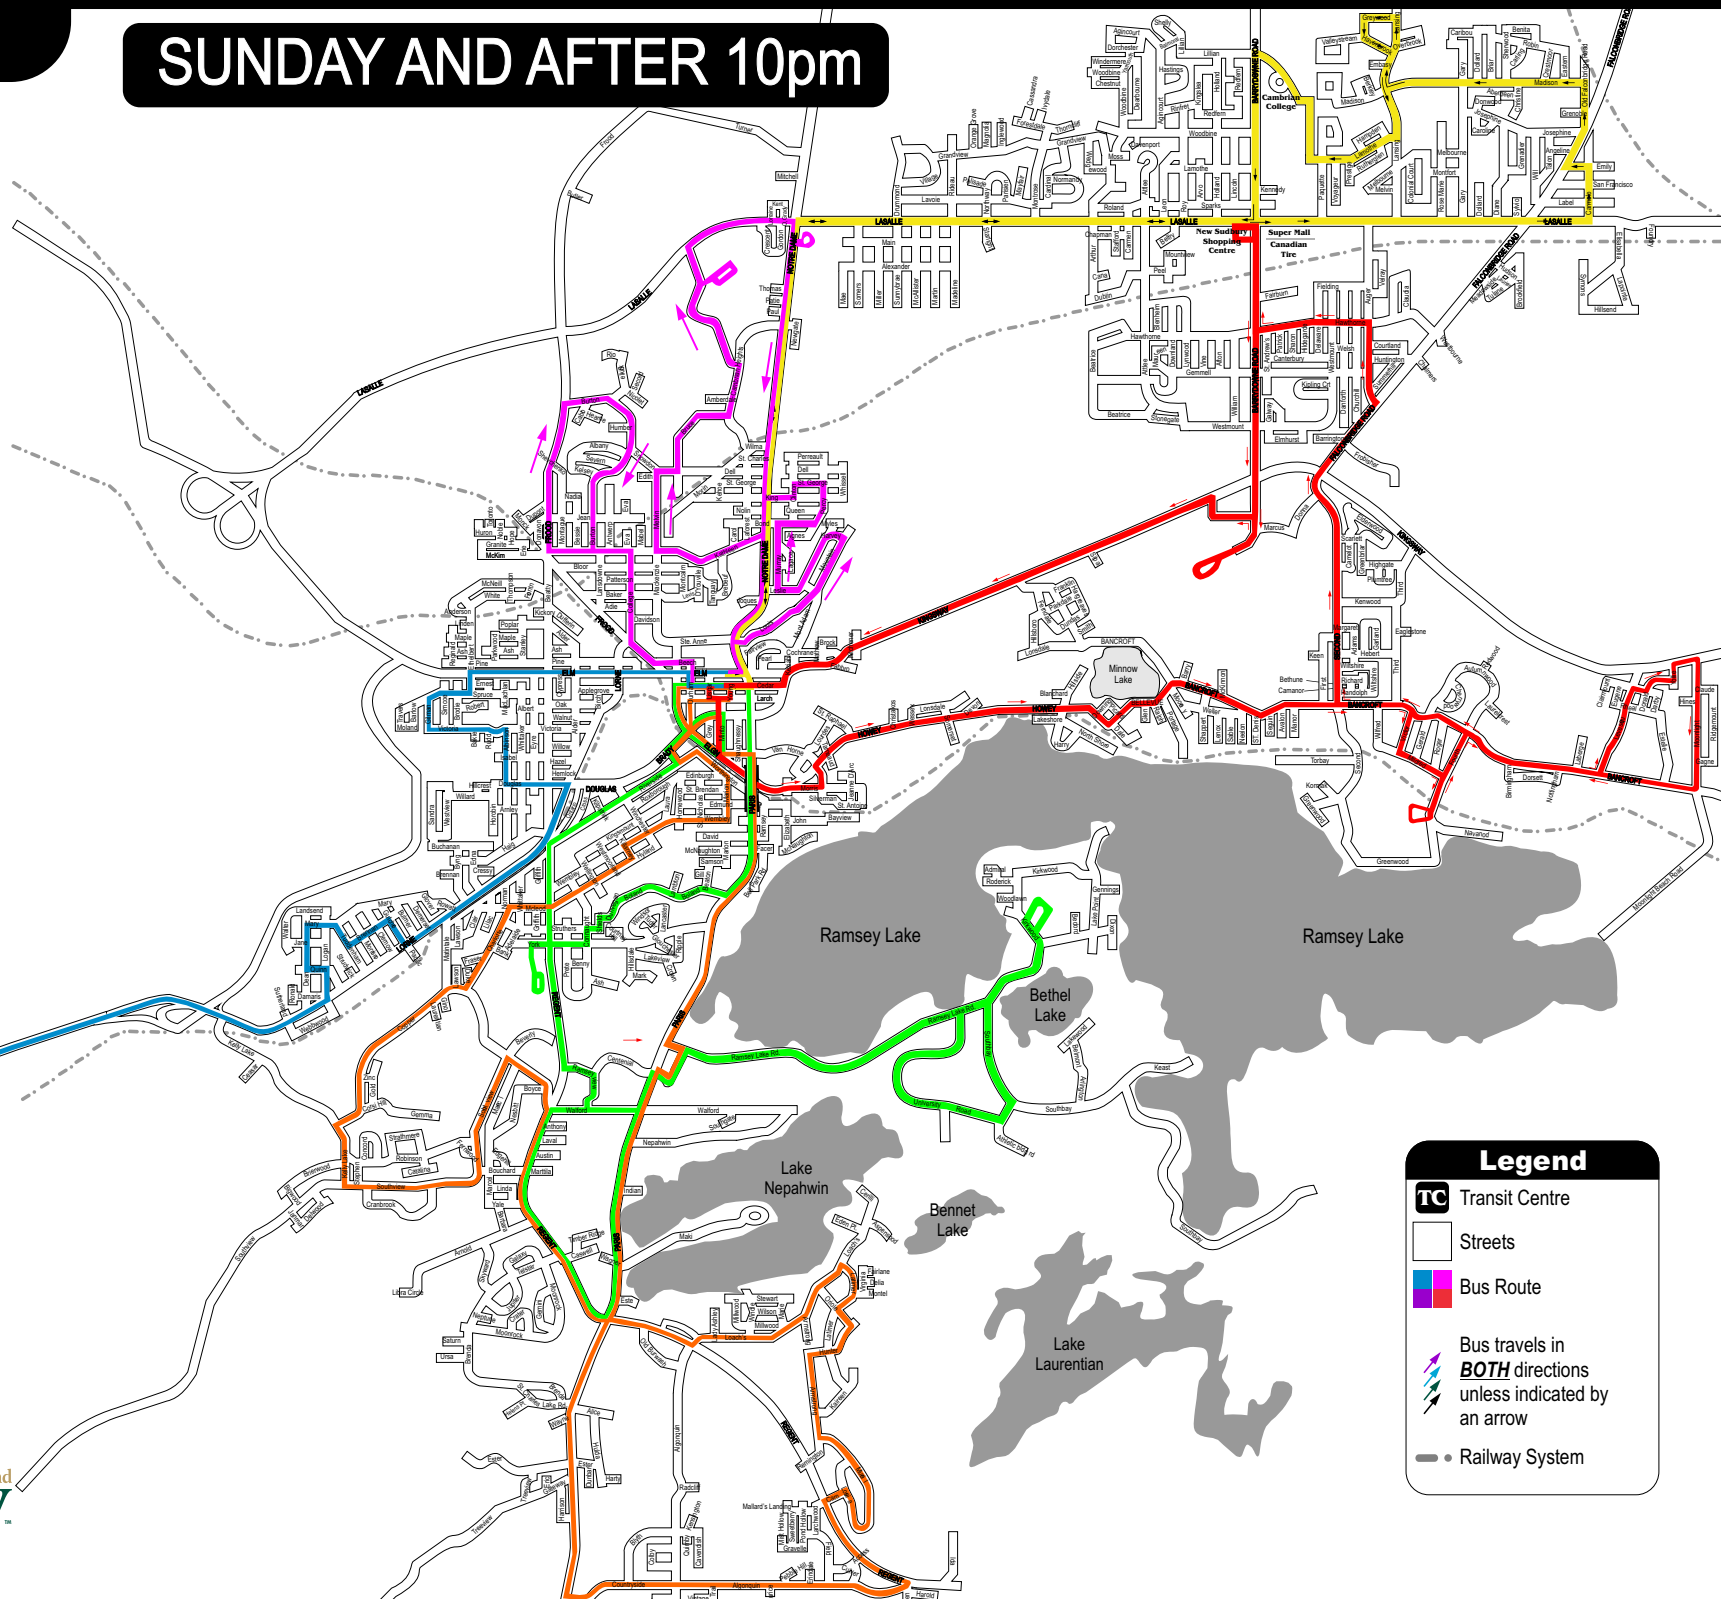

MAP 9

SUNDAY AND AFTER 10pm

- 147** Donovan / North End / Kathleen
- 189** LoEllen / Copper Four Corners
- 241** Moonlight / Shopping Centre
- 300** Lasalle / Madison Cambrian
- 502** Regent / University Four Corners
- 640** West End / Gatchell Copper Cliff

Legend

- TC Transit Centre
- Streets
- Bus Route
- Bus travels in **BOTH** directions unless indicated by an arrow
- Railway System