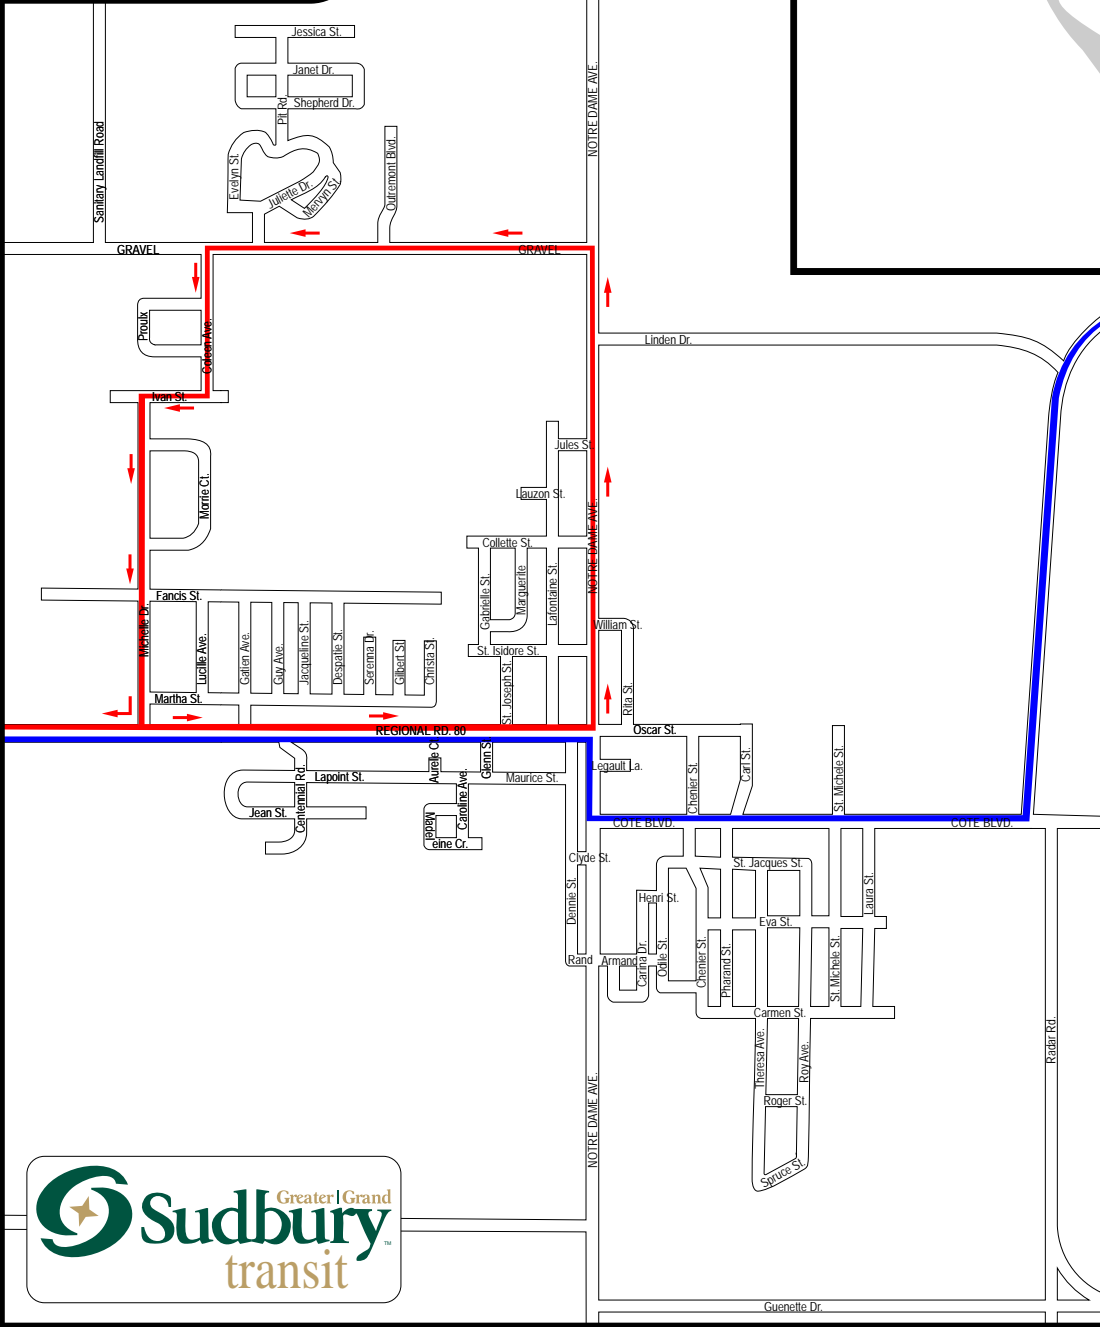

## Hanmer

**Legend**

-  Transit Centre
-  Streets
-  Bus Route
- Bus travels in *BOTH* directions unless indicated by an arrow
-  Railway System

**McCrea Heights / Guilletville**

This inset map shows the route starting from the McCrea Heights / Guilletville area, passing by McCrea Lake, and heading south towards Val Caron and Sudbury. Arrows indicate the direction of travel.

## Sudbury

Guenette Dr.