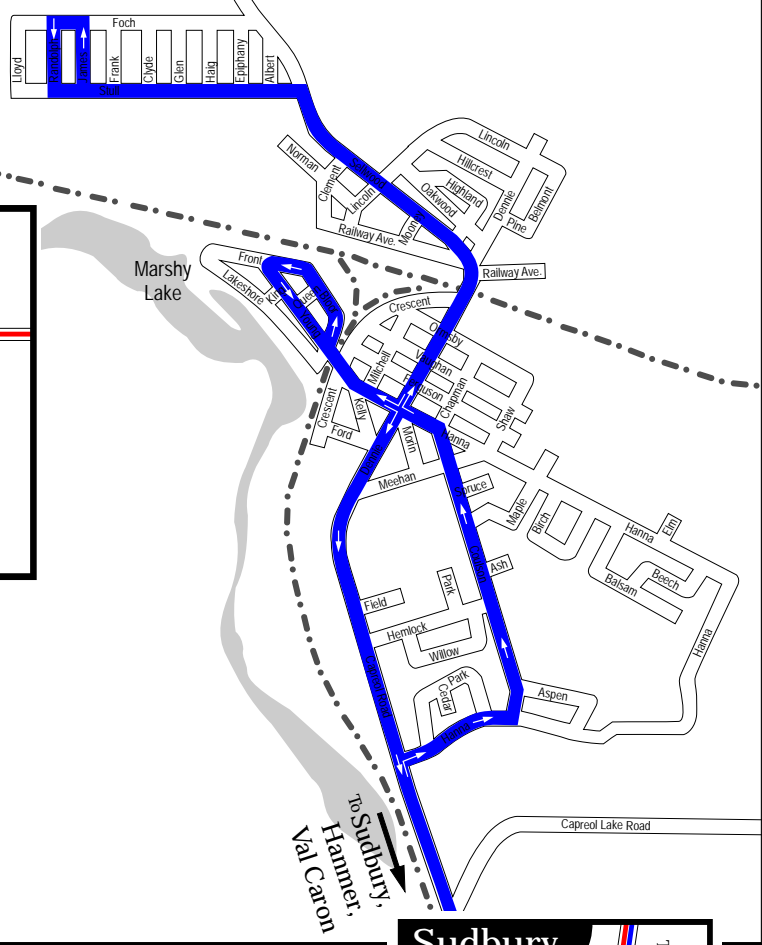

MAP-8

Capreol