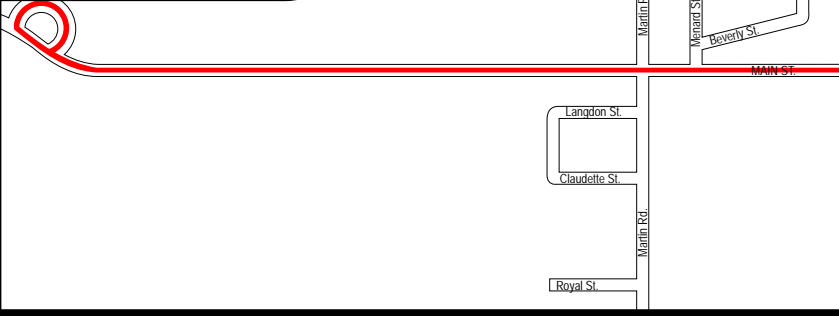

Bleazard Valley