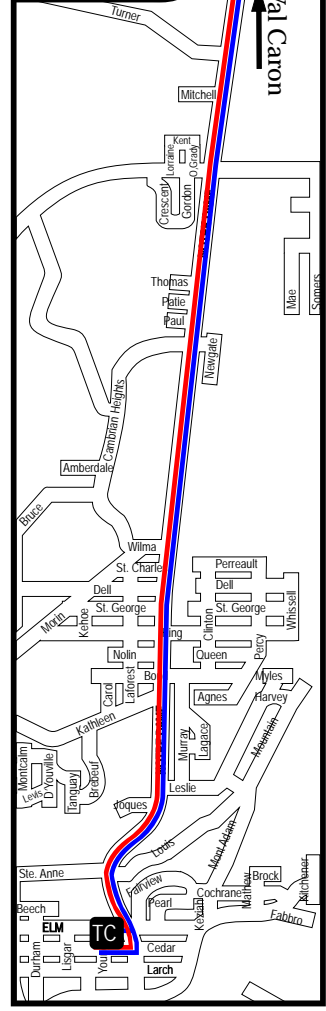

# MAP-8

**703 Val Caron**  
**Hanmer / Capreol**

**704 Blezard**  
**Elmview**

## Hanmer

**Legend**

-  Transit Centre
-  Streets
-  Bus Route
- Bus travels in *BOTH* directions unless indicated by an arrow
-  Railway System

**McCrea Heights / Guilletville**

This inset map shows the route starting from the McCrea Heights / Guilletville area, passing by McCrea Lake, and heading south towards Val Caron and Sudbury. Arrows indicate the direction of travel.

## Capreol

## Sudbury

Guenette Dr.