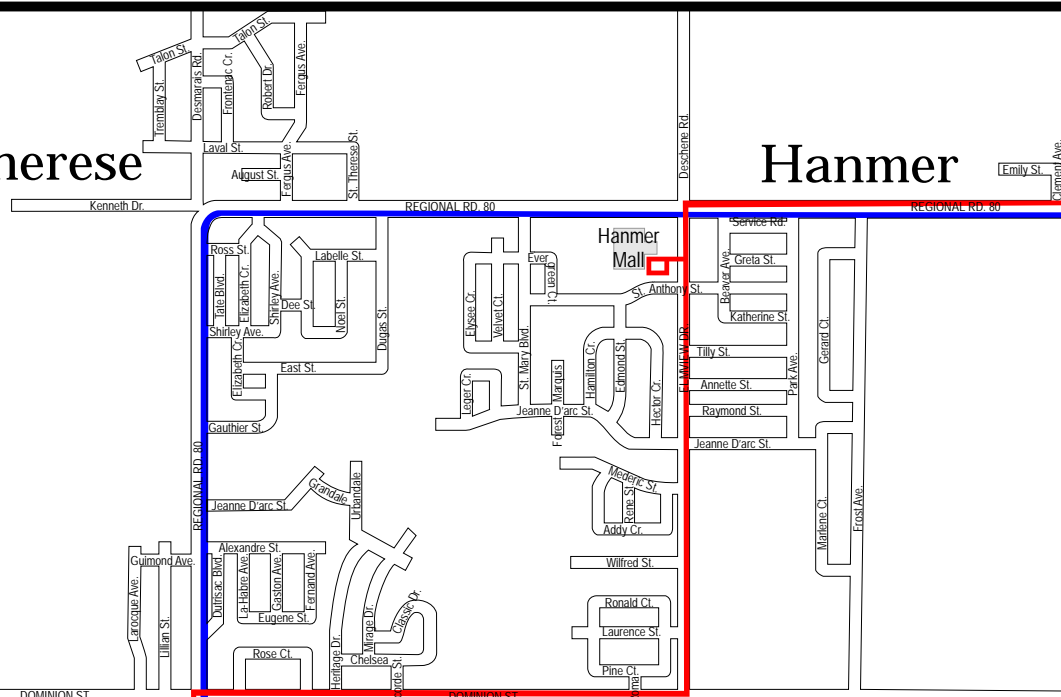

# MAP-8

**703 Val Caron**  
**Hanmer / Capreol**

**704 Blezard**  
**Elmview**

## Val Therese

## Hanmer

**Legend**

-  Transit Centre
-  Streets
-  Bus Route
- Bus travels in *BOTH* directions unless indicated by an arrow
-  Railway System

**McCrea Heights / Guilletville**

This inset map shows the route starting from the McCrea Heights / Guilletville area, passing by McCrea Lake, and heading south towards Val Caron and Sudbury. Arrows indicate the direction of travel.

## Sudbury

Guenette Dr.