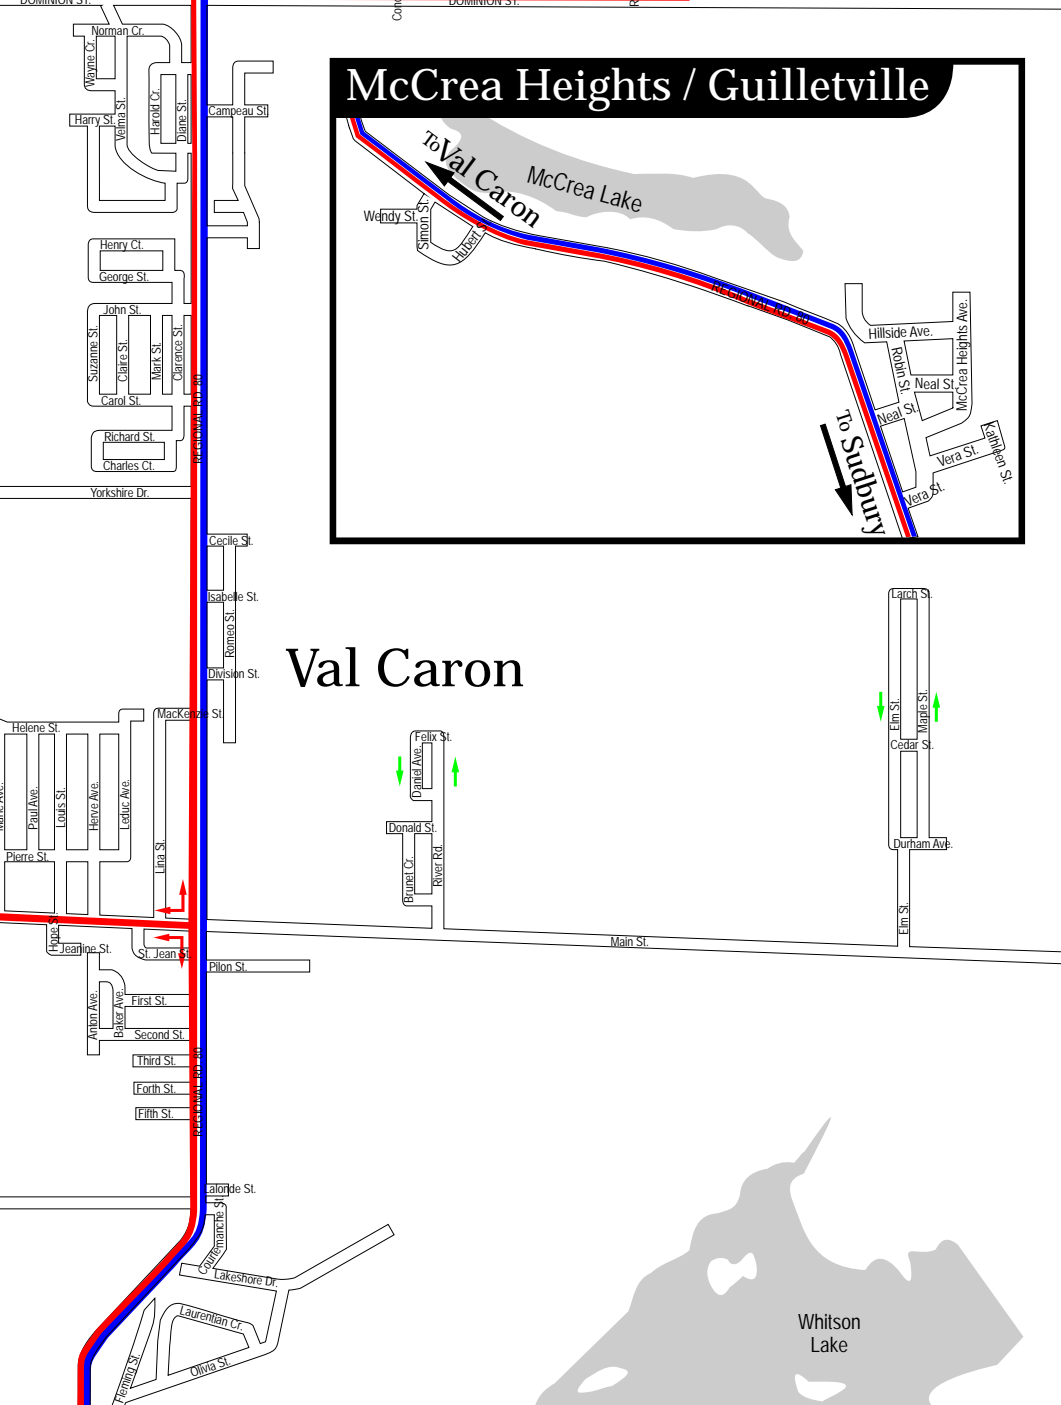

# MAP-8

**703 Val Caron**  
**Hanmer / Capreol**

**704 Blezard**  
**Elmview**

## Hanmer

**Legend**

-  Transit Centre
-  Streets
-  Bus Route
- Bus travels in *BOTH* directions unless indicated by an arrow
-  Railway System

**McCrea Heights / Guilletville**

This inset map shows the route starting from the McCrea Heights / Guilletville area, passing by McCrea Lake, and heading south towards Val Caron and Sudbury. Arrows indicate the direction of travel.

# MAP-8

## Sudbury

Guenette Dr.