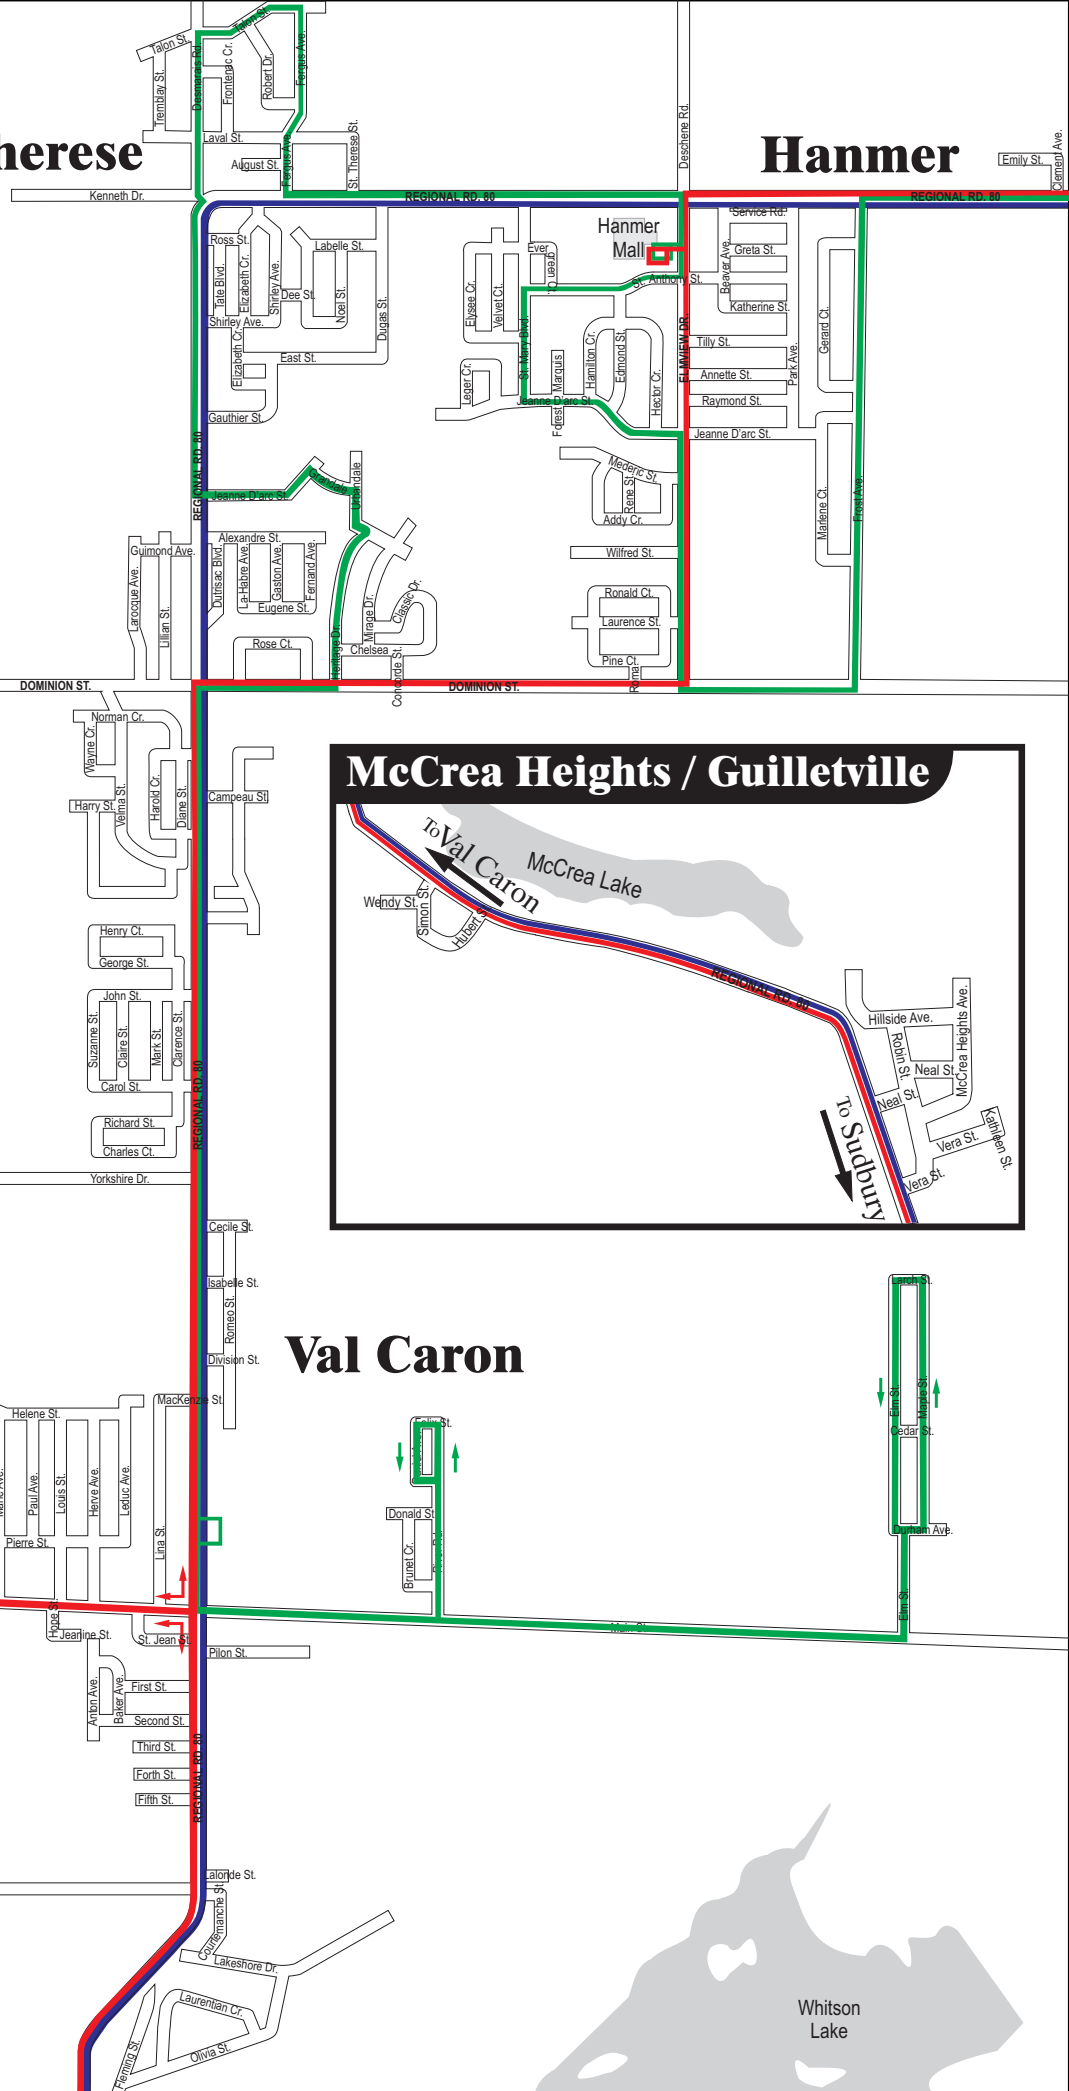

MAP-8

703 Val Caron
Hanmer / Capreol

704 Blezard
Elmview

705 Intra-Valley

Val Therese

Hanmer

Legend

-  Transit Centre
-  Streets
-  Bus Route
-  Bus travels in **BOTH** directions unless indicated by an arrow
-  Railway System

McCrea Heights / Guilletville

Val Caron