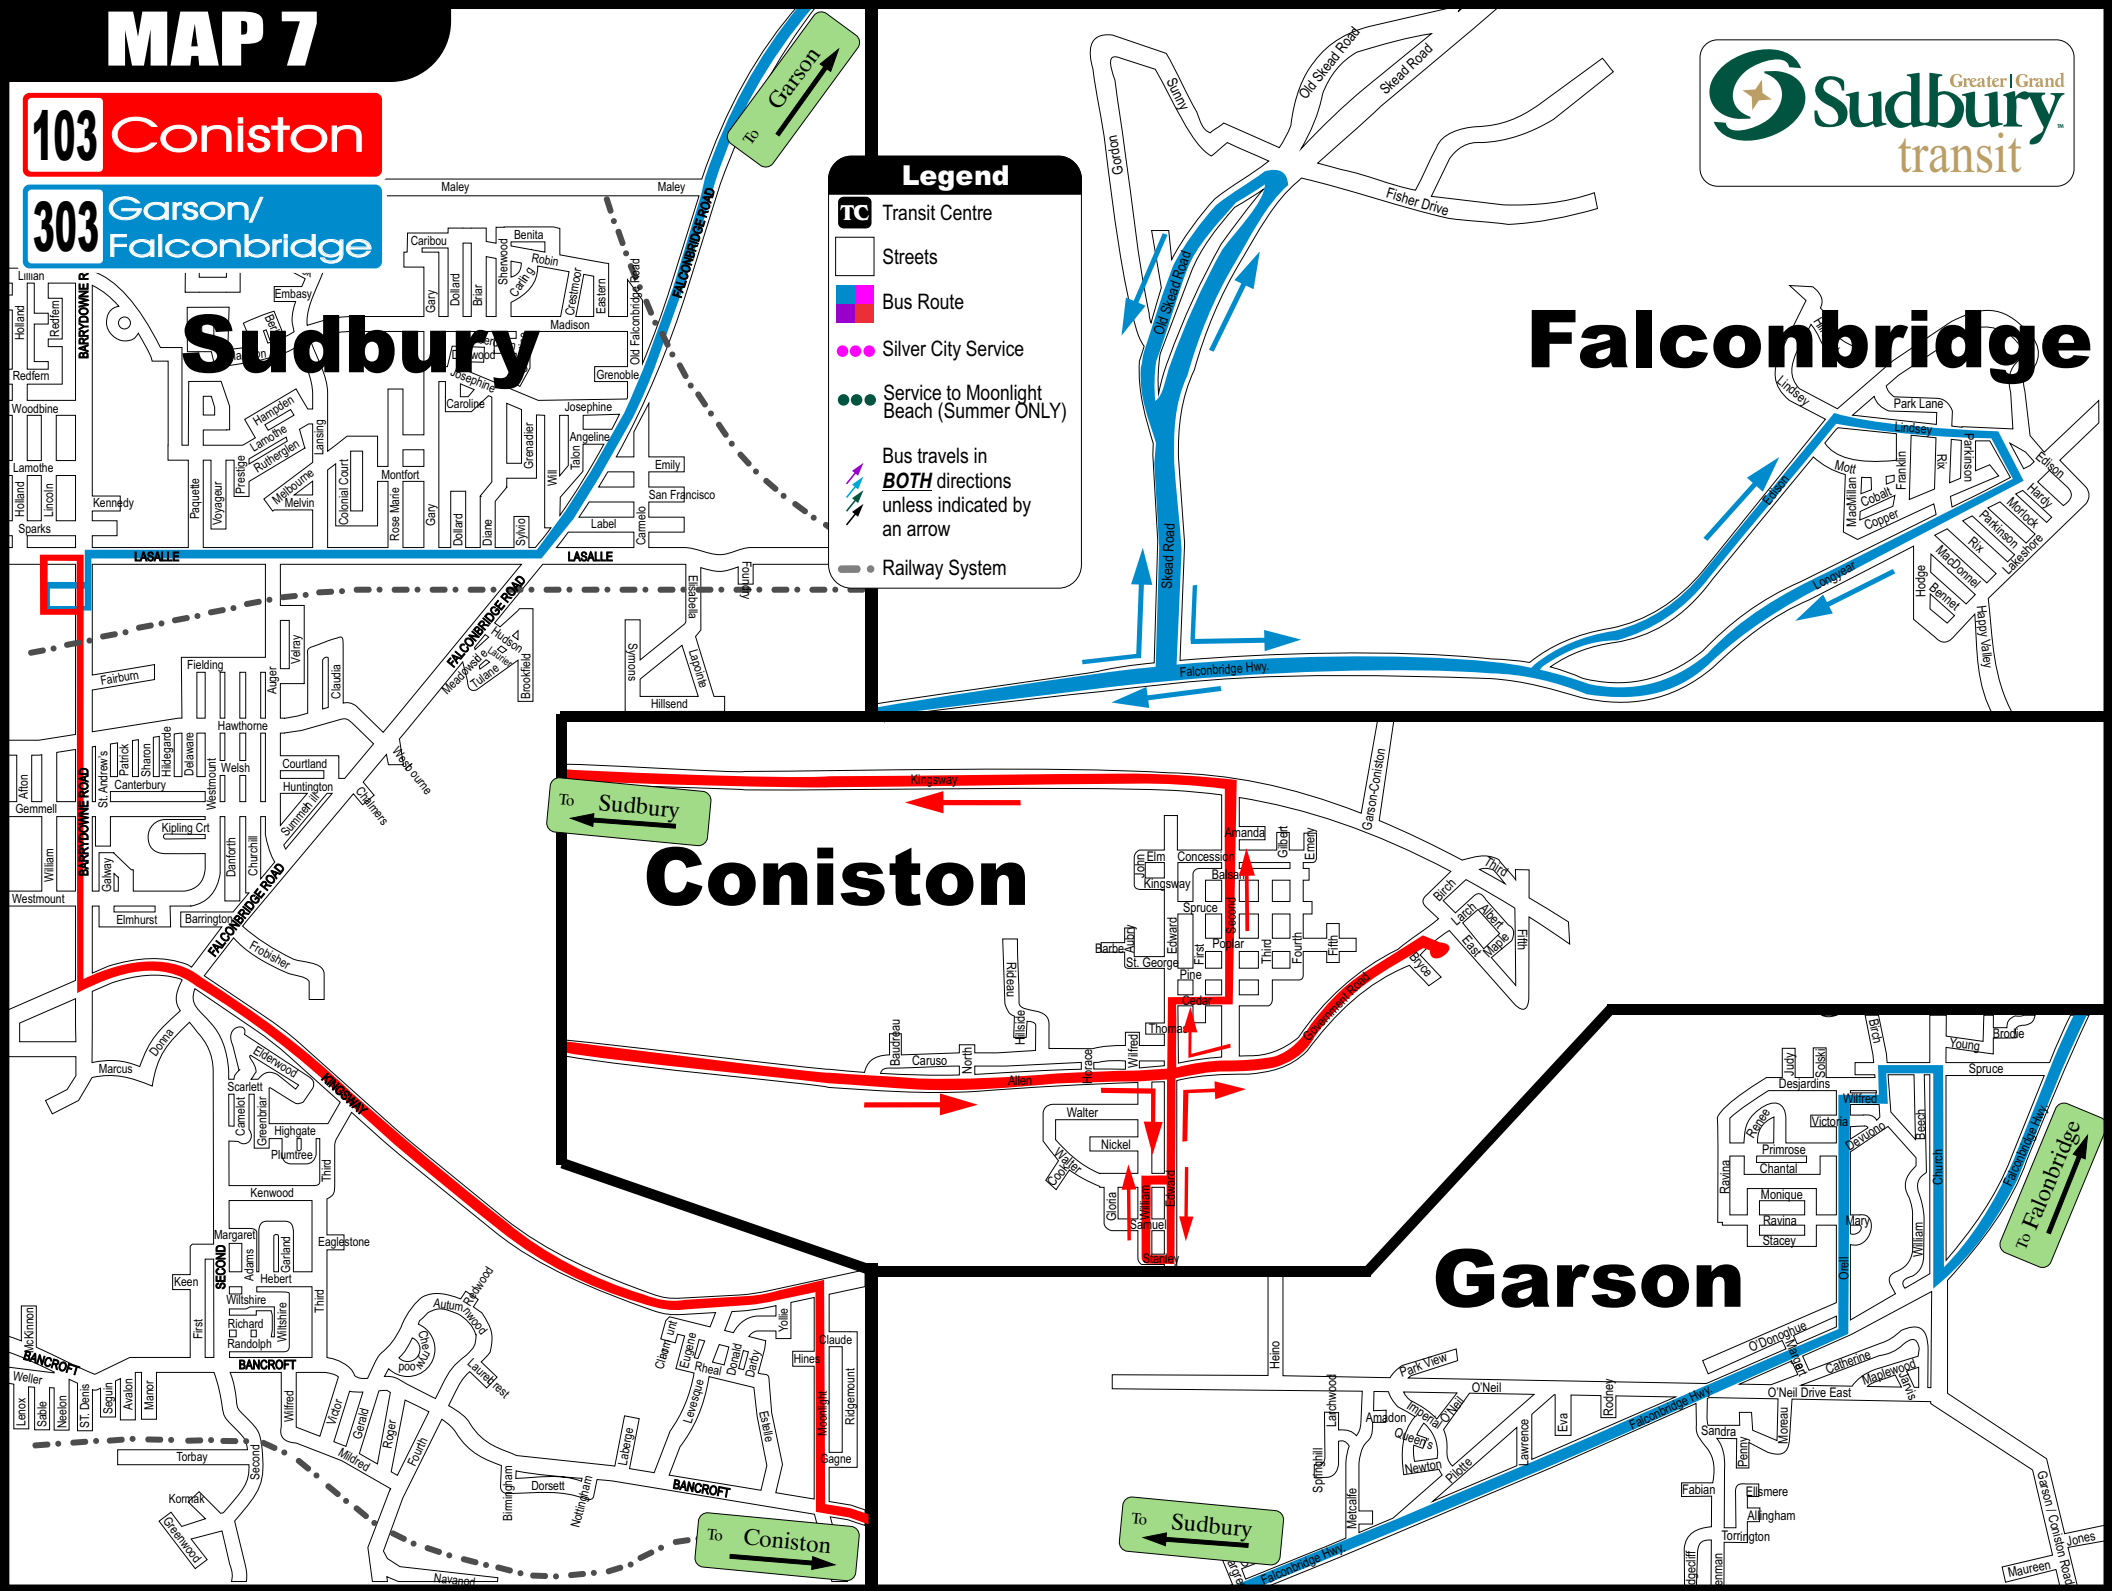

MAP 7

103 Coniston

303 Garson/
Falconbridge

Legend

- TC** Transit Centre
- Streets
- Bus Route
- Silver City Service
- Service to Moonlight Beach (Summer ONLY)
- Bus travels in **BOTH** directions unless indicated by an arrow
- Railway System

Please note: Not all streets are contained within this map. To be used as a guideline only. Routes are subject to change without notice. © Copyright 2008 - City of Greater Sudbury. (rev. 07/08)