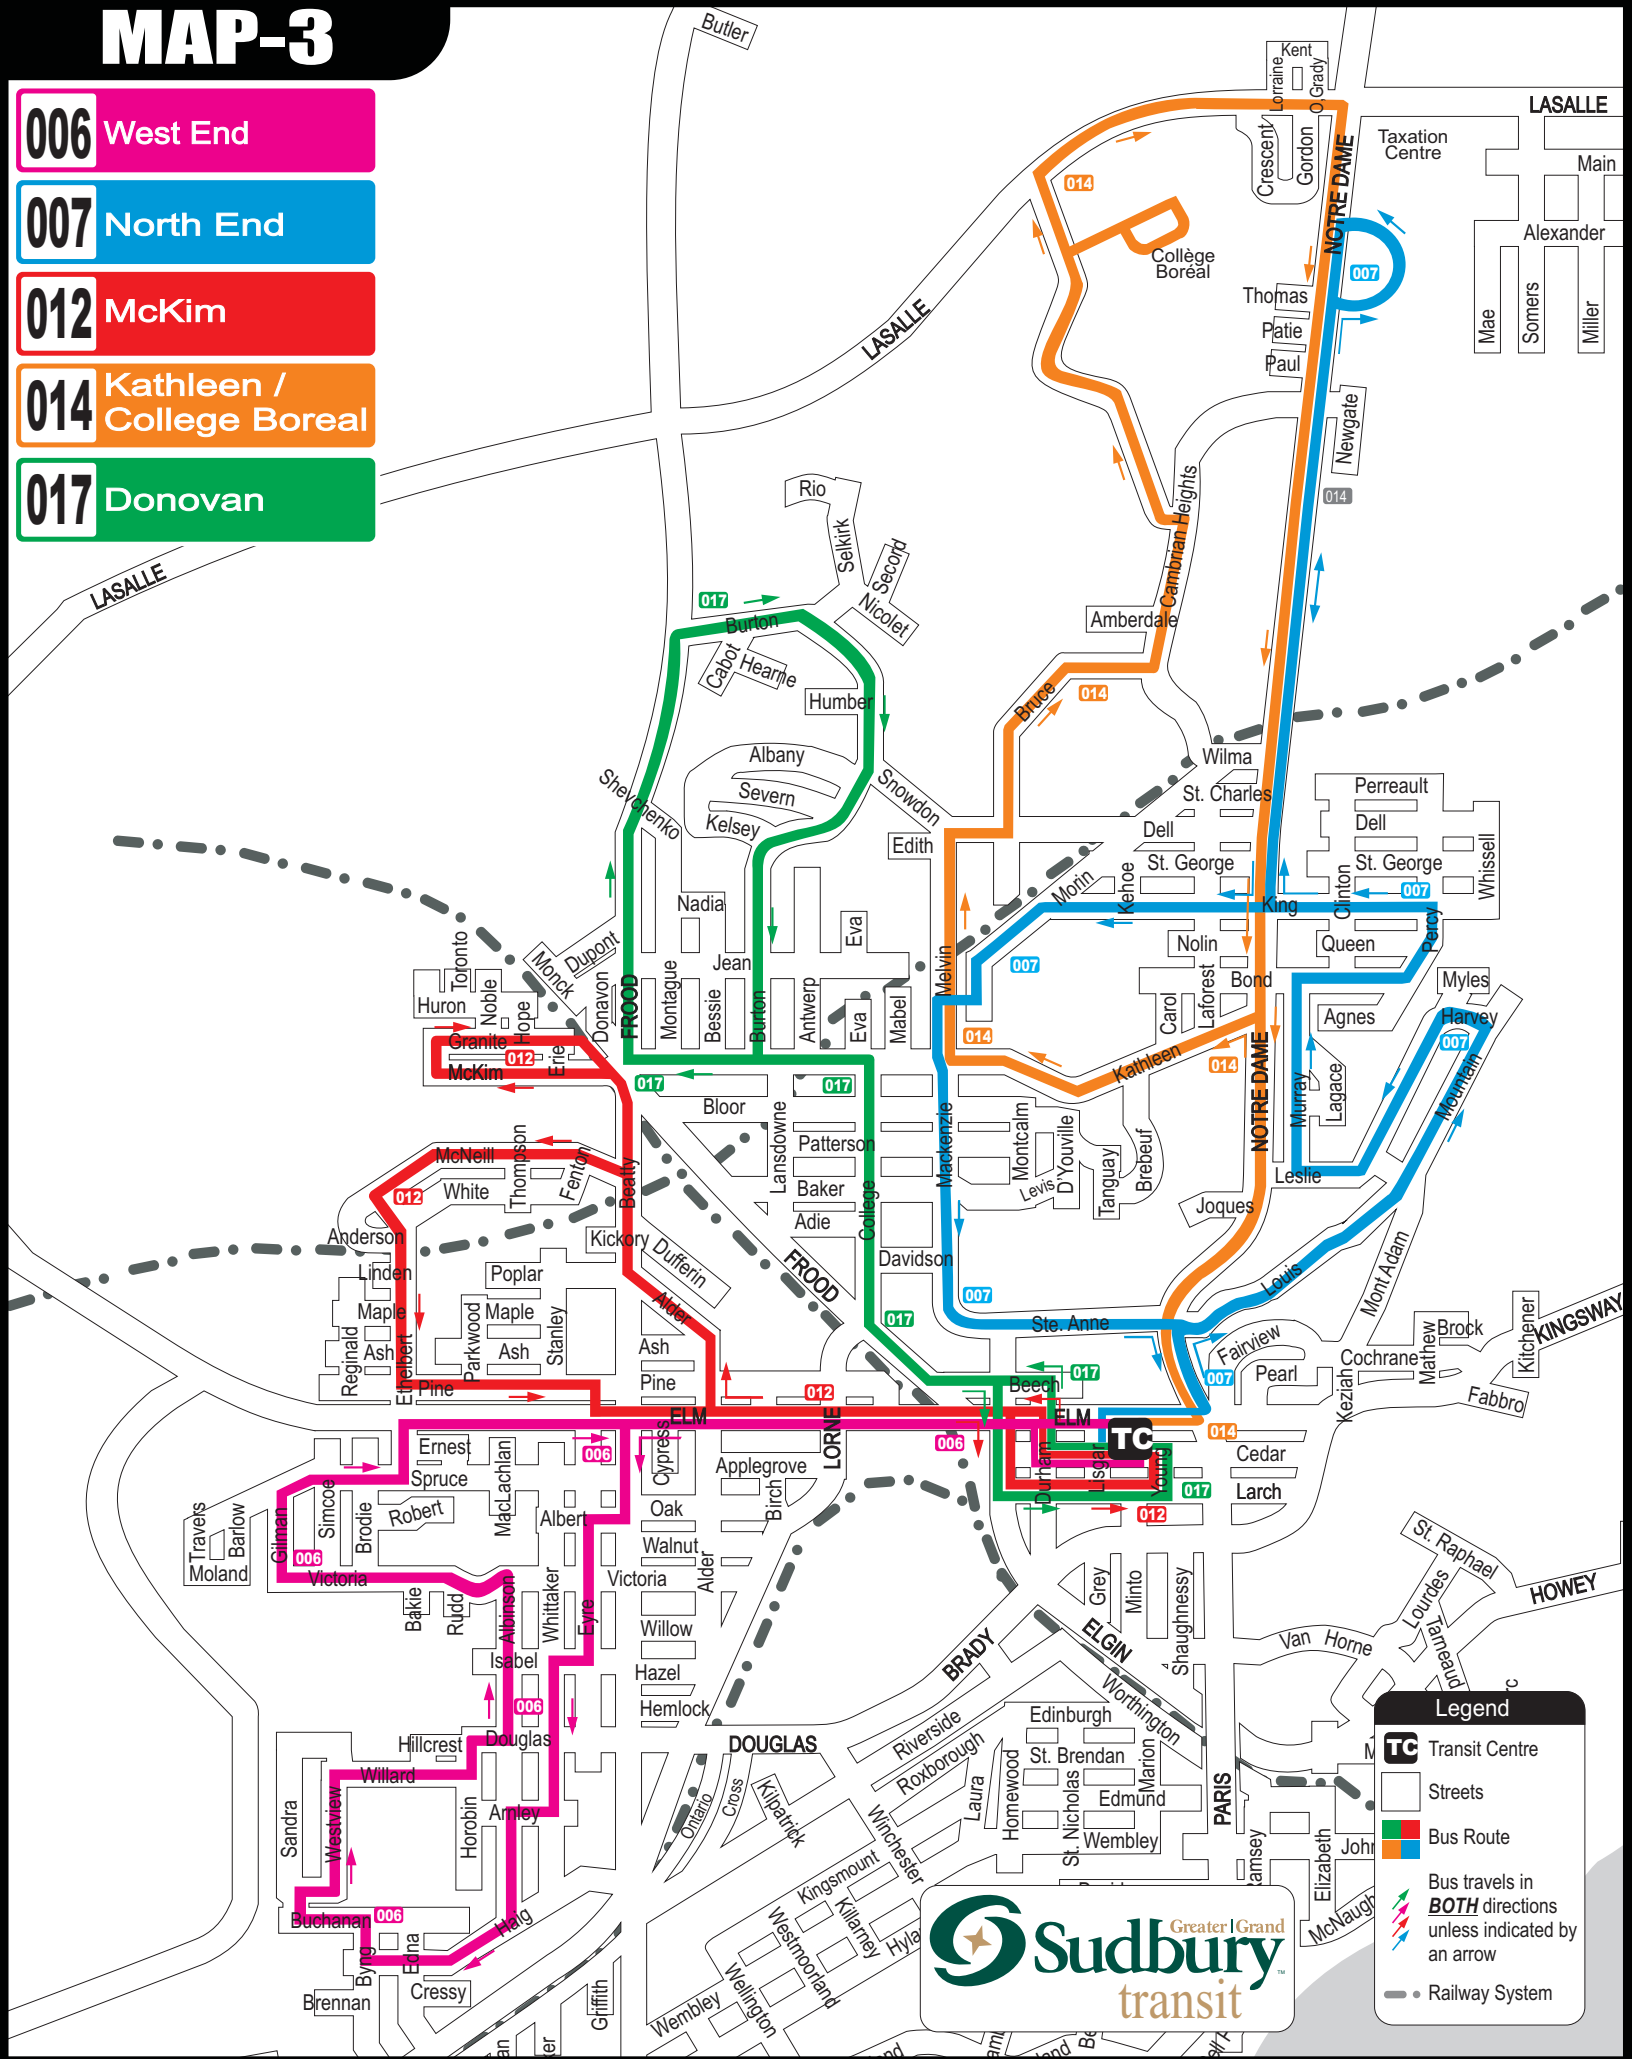

MAP-3

- 006** West End
- 007** North End
- 012** McKim
- 014** Kathleen / College Boreal
- 017** Donovan

Legend

- TC** Transit Centre
- Streets
- Bus Route
- Bus travels in **BOTH** directions unless indicated by an arrow
- Railway System