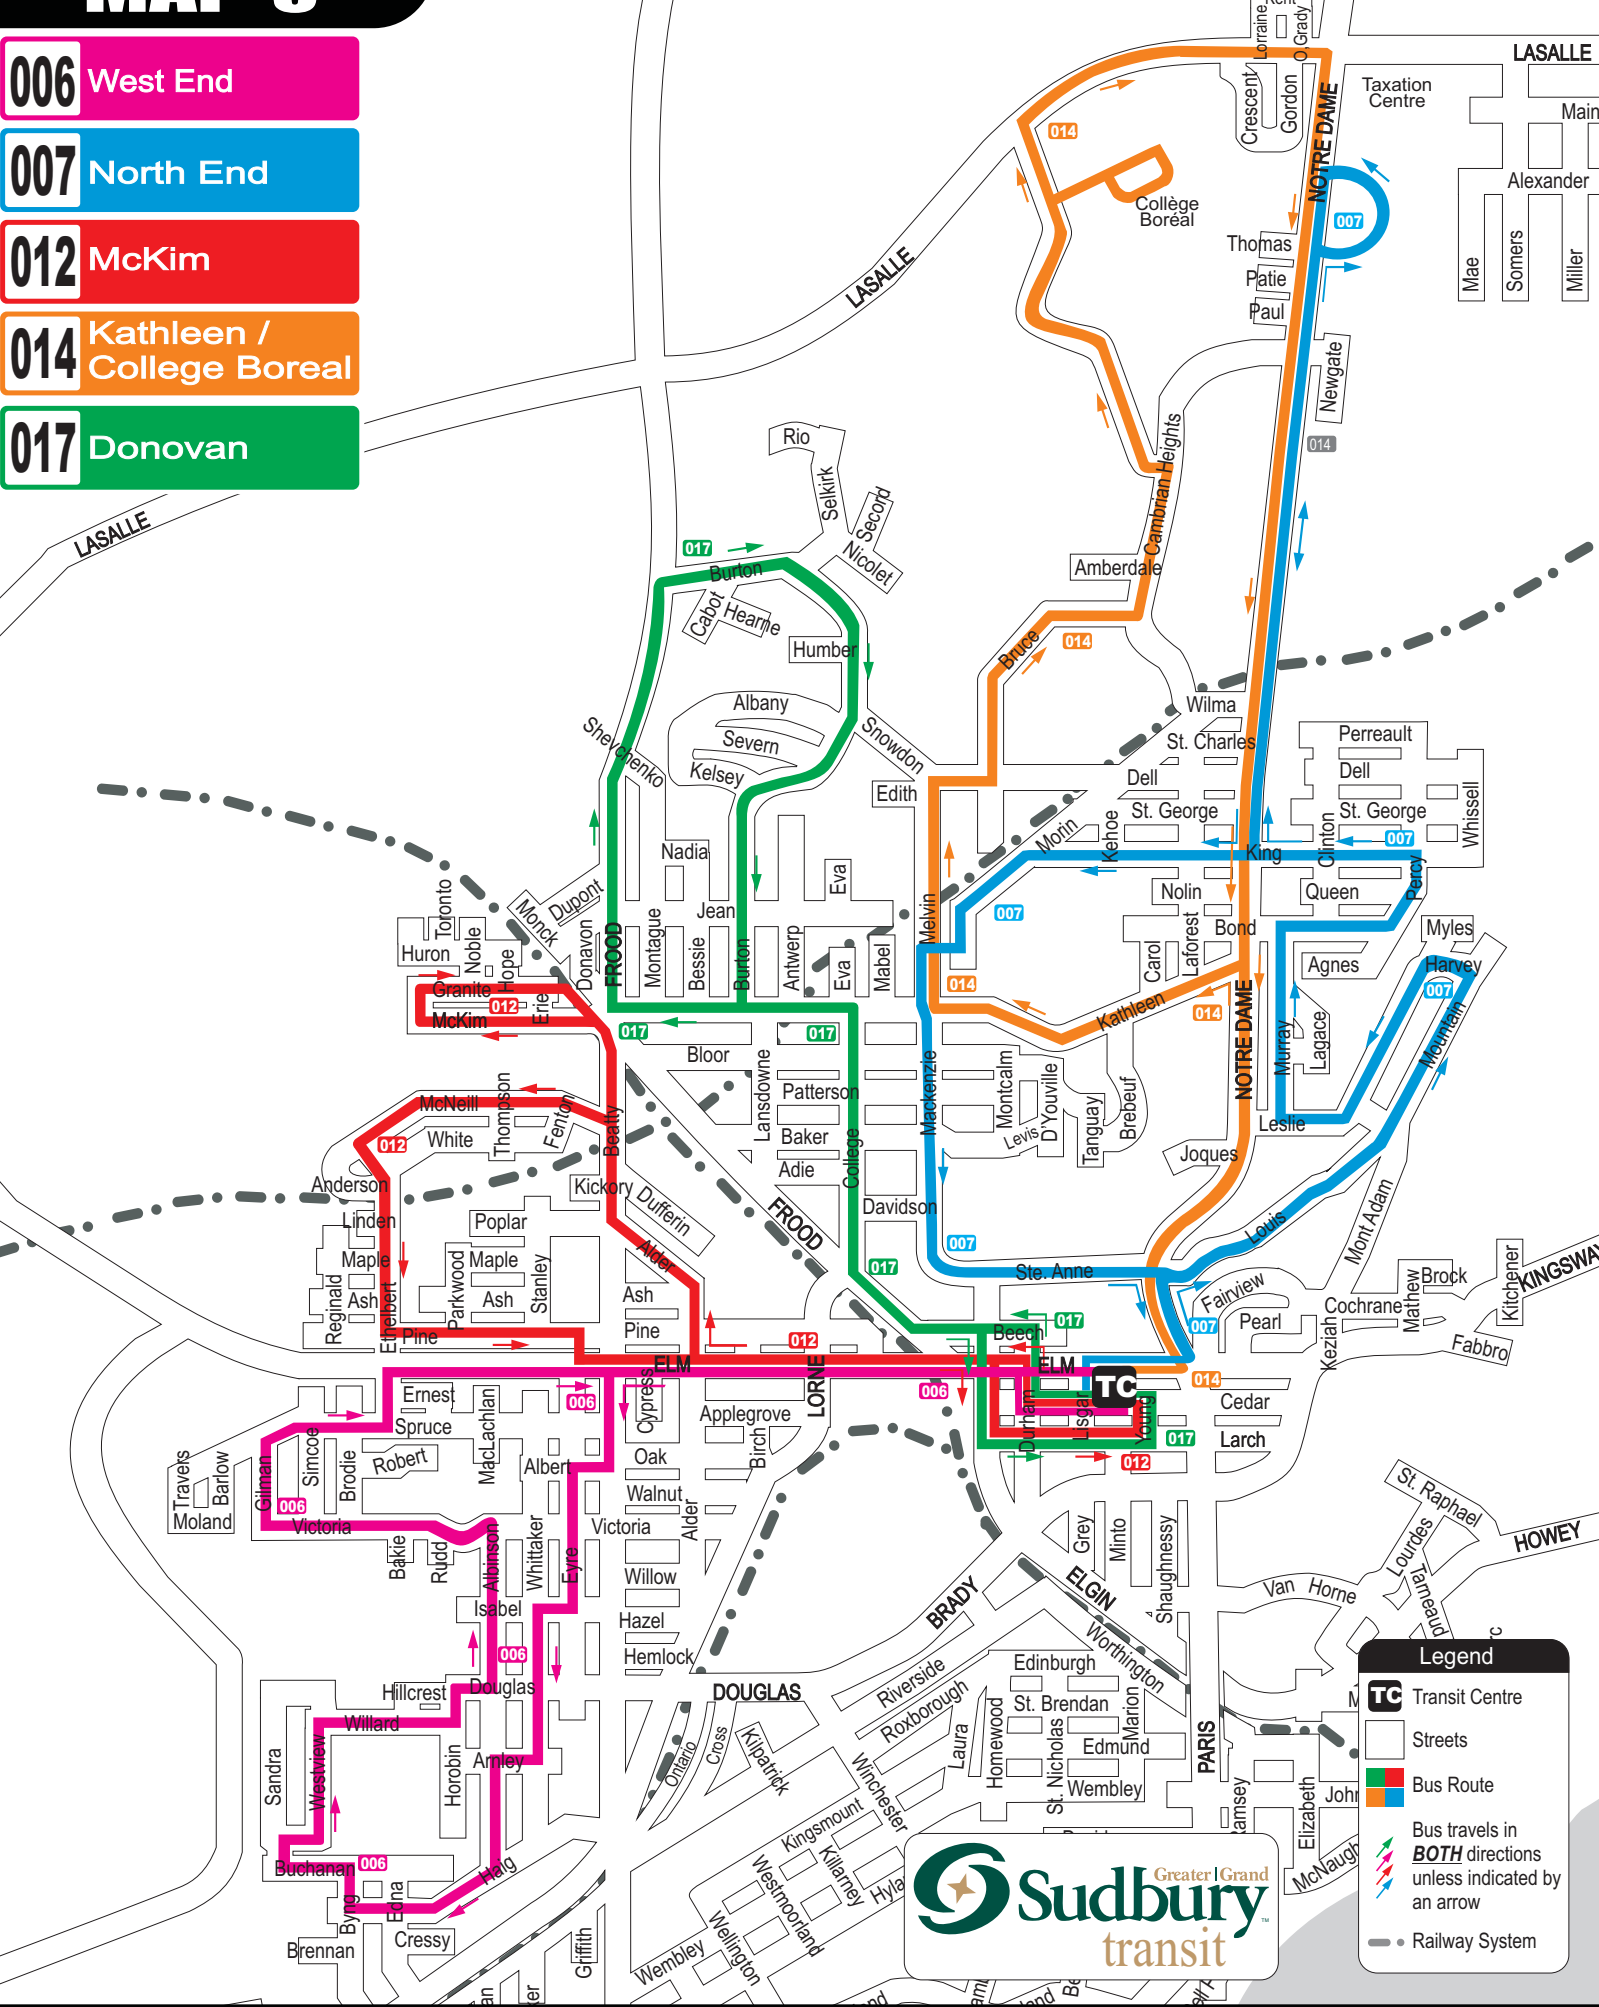

MAP-3

- 006** West End
- 007** North End
- 012** McKim
- 014** Kathleen / College Boreal
- 017** Donovan

Legend

- TC** Transit Centre
- Streets
- Bus Route
- Bus travels in **BOTH** directions unless indicated by an arrow
- Railway System